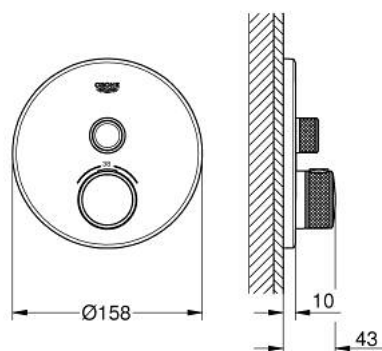

29 118 AL0 GROHTHERM SMARTCONTROL THERMOSTAT FOR CONCEALED INSTALLATION WITH ONE VALVE

PRODUCT DESCRIPTION

- Colour: brushed hard graphite
- trim set for GROHE Rapido SmartBox (35 600/35 604)
- metal wall escutcheon with GROHE FastFixation (covered escutcheon and shaft sealing, covered fixing), retroactively 6° adjustable
- GROHE LongLife finish
- GROHE SmartControl - control the shower with intuitive push/turn button
- exchangeable symbols
- GROHE TurboStat - compact cartridge with wax thermoelement
- GROHE SafeStop safety button at 38°C
- GROHE SafeStop Plus - optional temperature limiter at 43°C or 46°C included
- built-in non return valves and dirt strainers
- without roughing-in set 35 600/35 604 (please order separately)
- flow performance: outlet A (to external shut-off) = 34 l/min, outlet B/C = 29 l/min