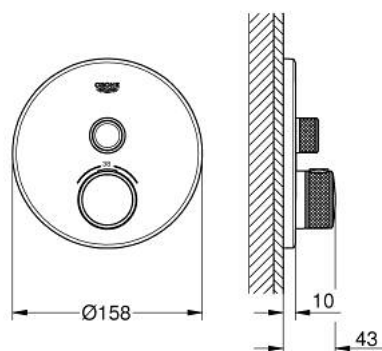

## 29 118 DA0 GROHTHERM SMARTCONTROL THERMOSTAT FOR CONCEALED INSTALLATION WITH ONE VALVE

### PRODUCT DESCRIPTION

- Colour: warm sunset
- trim set for GROHE Rapido SmartBox (35 600/35 604)
- metal wall escutcheon with GROHE FastFixation (covered escutcheon and shaft sealing, covered fixing), retroactively 6° adjustable
- GROHE LongLife finish
- GROHE SmartControl - control the shower with intuitive push/turn button
- exchangeable symbols
- GROHE TurboStat - compact cartridge with wax thermostatic element
- GROHE SafeStop safety button at 38°C
- GROHE SafeStop Plus - optional temperature limiter at 43°C or 46°C included
- built-in non return valves and dirt strainers
- without roughing-in set 35 600/35 604 (please order separately)
- flow performance: outlet A (to external shut-off) = 34 l/min, outlet B/C = 29 l/min