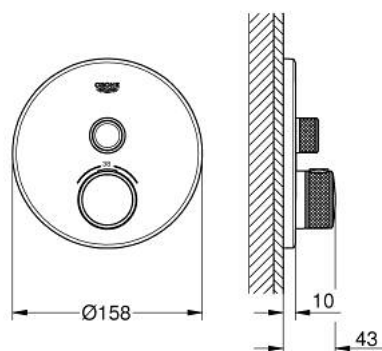

### PRODUCT DESCRIPTION

- Colour: supersteel
- trim set for GROHE Rapido SmartBox (35 600/35 604)
- metal wall escutcheon with GROHE FastFixation (covered escutcheon and shaft sealing, covered fixing), retroactively 6° adjustable
- GROHE LongLife finish
- GROHE SmartControl - control the shower with intuitive push/turn button
- exchangeable symbols
- GROHE TurboStat - compact cartridge with wax thermostatic element
- GROHE SafeStop safety button at 38°C
- GROHE SafeStop Plus - optional temperature limiter at 43°C or 46°C included
- built-in non return valves and dirt strainers
- without roughing-in set 35 600/35 604 (please order separately)
- flow performance: outlet A (to external shut-off) = 34 l/min, outlet B/C = 29 l/min

### SPARE PARTS, januar 2020 – now

- 1: Mounting plate (Spare part-nr. 48362000)
- 2: Temperature control handle (Spare part-nr. 49029DC0)
- 3: Escutcheon (Spare part-nr. 49030DC0)
- 4: Push button (Spare part-nr. 48361DC0)
- 4.1: pushbutton (Spare part-nr. 14077000)
- 5: Cartridge (Spare part-nr. 48359000)
- 5.1: Spindle (Spare part-nr. 49088000)
- 6: Thermostatic compact cartridge 3/4" (Spare part-nr. 49028000)
- 7: Non-return valve (Spare part-nr. 49085000)
- 8: Seal (Spare part-nr. 48360000)
- 9: Socket spanner (Spare part-nr. 49059000)\*
- 10: GROHE TurboStat cartridge 3/4" (Spare part-nr. 49003000)\*
- 11: Service stops (Spare part-nr. 1405300M)\*
- 12: Universal extension set single-lever mixers, 25 mm (Spare part-nr. 14048000)\*