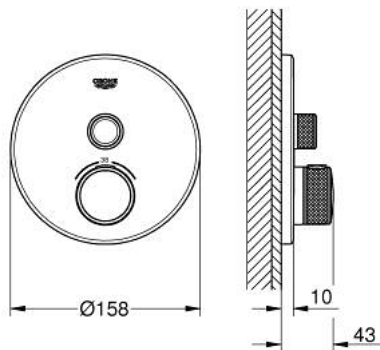

29 118 DL0 GROHTHERM SMARTCONTROL THERMOSTAT FOR CONCEALED INSTALLATION WITH ONE VALVE

PRODUCT DESCRIPTION

- Colour: brushed warm sunset
- trim set for GROHE Rapido SmartBox (35 600/35 604)
- metal wall escutcheon with GROHE FastFixation (covered escutcheon and shaft sealing, covered fixing), retroactively 6° adjustable
- GROHE LongLife finish
- GROHE SmartControl - control the shower with intuitive push/turn button
- exchangeable symbols
- GROHE TurboStat - compact cartridge with wax thermoelement
- GROHE SafeStop safety button at 38°C
- GROHE SafeStop Plus - optional temperature limiter at 43°C or 46°C included
- built-in non return valves and dirt strainers
- without roughing-in set 35 600/35 604 (please order separately)
- flow performance: outlet A (to external shut-off) = 34 l/min, outlet B/C = 29 l/min