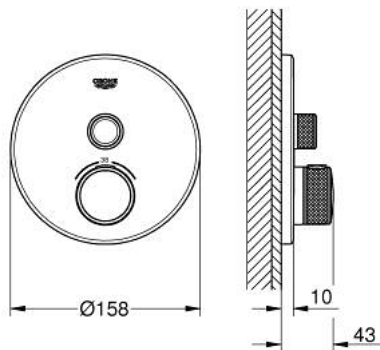

29 118 GL0 GROHTHERM SMARTCONTROL THERMOSTAT FOR CONCEALED INSTALLATION WITH ONE VALVE

PRODUCT DESCRIPTION

- Colour: cool sunrise
- trim set for GROHE Rapido SmartBox (35 600/35 604)
- metal wall escutcheon with GROHE FastFixation (covered escutcheon and shaft sealing, covered fixing), retroactively 6° adjustable
- GROHE LongLife finish
- GROHE SmartControl - control the shower with intuitive push/turn button
- exchangeable symbols
- GROHE TurboStat - compact cartridge with wax thermostatic element
- GROHE SafeStop safety button at 38°C
- GROHE SafeStop Plus - optional temperature limiter at 43°C or 46°C included
- built-in non return valves and dirt strainers
- without roughing-in set 35 600/35 604 (please order separately)
- flow performance: outlet A (to external shut-off) = 34 l/min, outlet B/C = 29 l/min