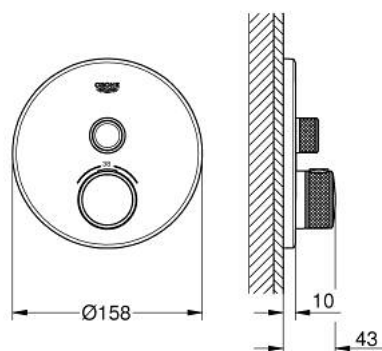

## 29 118 GN0 GROHTHERM SMARTCONTROL THERMOSTAT FOR CONCEALED INSTALLATION WITH ONE VALVE

### PRODUCT DESCRIPTION

- Colour: brushed cool sunrise
- trim set for GROHE Rapido SmartBox (35 600/35 604)
- metal wall escutcheon with GROHE FastFixation (covered escutcheon and shaft sealing, covered fixing), retroactively 6° adjustable
- GROHE LongLife finish
- GROHE SmartControl - control the shower with intuitive push/turn button
- exchangeable symbols
- GROHE TurboStat - compact cartridge with wax thermoelement
- GROHE SafeStop safety button at 38°C
- GROHE SafeStop Plus - optional temperature limiter at 43°C or 46°C included
- built-in non return valves and dirt strainers
- without roughing-in set 35 600/35 604 (please order separately)
- flow performance: outlet A (to external shut-off) = 34 l/min, outlet B/C = 29 l/min