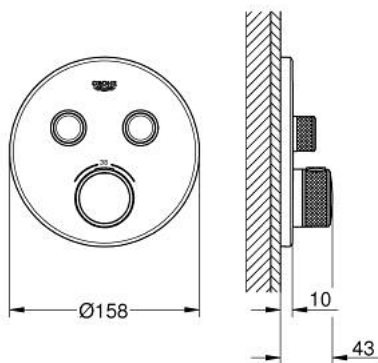

## 29 119 A00 GROHTHERM SMARTCONTROL THERMOSTAT FOR CONCEALED INSTALLATION WITH 2 VALVES

### PRODUCT DESCRIPTION

- Colour: hard graphite
- trim set for GROHE Rapido SmartBox (35 600/35 604)
- metal wall escutcheon with GROHE FastFixation (covered escutcheon and shaft sealing, covered fixing), retroactively 6° adjustable
- GROHE LongLife finish
- GROHE SmartControl - control the shower with intuitive push/turn button
- exchangeable symbols
- GROHE TurboStat - compact cartridge with wax thermostatic element
- GROHE SafeStop safety button at 38°C
- GROHE SafeStop Plus - optional temperature limiter at 43°C or 46°C included
- built-in non return valves and dirt strainers
- multiple outlets can be run simultaneously
- without roughing-in set 35 600/35 604 (please order separately)
- flow performance: outlet B = 24 l/min, outlet C = 26 l/min, outlet B+C = 29 l/min