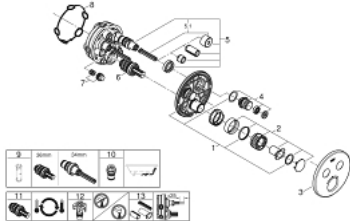

29 119 AL0 GROHTHERM SMARTCONTROL THERMOSTAT FOR CONCEALED INSTALLATION WITH 2 VALVES

PRODUCT DESCRIPTION

- Colour: brushed hard graphite
- trim set for GROHE Rapido SmartBox (35 600/35 604)
- metal wall escutcheon with GROHE FastFixation (covered escutcheon and shaft sealing, covered fixing), retroactively 6° adjustable
- GROHE LongLife finish
- GROHE SmartControl - control the shower with intuitive push/turn button
- exchangeable symbols
- GROHE TurboStat - compact cartridge with wax thermostatic element
- GROHE SafeStop safety button at 38°C
- GROHE SafeStop Plus - optional temperature limiter at 43°C or 46°C included
- built-in non return valves and dirt strainers
- multiple outlets can be run simultaneously
- without roughing-in set 35 600/35 604 (please order separately)
- flow performance: outlet B = 24 l/min, outlet C = 26 l/min, outlet B+C = 29 l/min

29 119 AL0 GROHTHERM SMARTCONTROL THERMOSTAT FOR CONCEALED INSTALLATION WITH 2 VALVES

SPARE PARTS, januar 2020 – now

- 1: Mounting plate (Spare part-nr. 48363000)
 - 2: Temperature control handle (Spare part-nr. 49029AL0)
 - 3: Escutcheon (Spare part-nr. 49032AL0)
 - 4: Push button (Spare part-nr. 48361AL0)
 - 4.1: pushbutton (Spare part-nr. 14077000)
 - 5: Cartridge (Spare part-nr. 48359000)
 - 5.1: Spindle (Spare part-nr. 49088000)
 - 6: Thermostatic compact cartridge 3/4" (Spare part-nr. 49028000)
 - 7: Non-return valves (Spare part-nr. 47979000)
 - 8: Seal (Spare part-nr. 48360000)
 - 9: Socket spanner (Spare part-nr. 49059000)*
 - 10: Backflow protection combination (EN1717) (Spare part-nr. 14055000)*
 - 11: GROHE TurboStat cartridge 3/4" (Spare part-nr. 49003000)*
 - 12: Service stops (Spare part-nr. 1405300M)*
 - 13: Universal extension set single-lever mixers, 25 mm (Spare part-nr. 14048000)*
- * Optional accessories