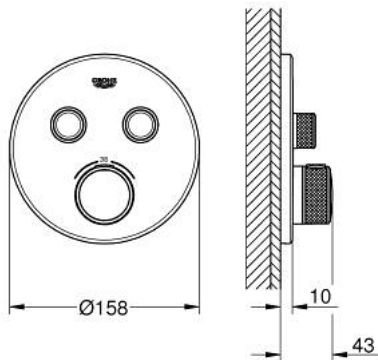

29 119 AL0 GROHTHERM SMARTCONTROL THERMOSTAT FOR CONCEALED INSTALLATION WITH 2 VALVES

PRODUCT DESCRIPTION

- Colour: brushed hard graphite
- trim set for GROHE Rapido SmartBox (35 600/35 604)
- metal wall escutcheon with GROHE FastFixation (covered escutcheon and shaft sealing, covered fixing), retroactively 6° adjustable
- GROHE LongLife finish
- GROHE SmartControl - control the shower with intuitive push/turn button
- exchangeable symbols
- GROHE TurboStat - compact cartridge with wax thermostatic element
- GROHE SafeStop safety button at 38°C
- GROHE SafeStop Plus - optional temperature limiter at 43°C or 46°C included
- built-in non return valves and dirt strainers
- multiple outlets can be run simultaneously
- without roughing-in set 35 600/35 604 (please order separately)
- flow performance: outlet B = 24 l/min, outlet C = 26 l/min, outlet B+C = 29 l/min

29 119 AL0 GROHTHERM SMARTCONTROL THERMOSTAT FOR CONCEALED INSTALLATION WITH 2 VALVES

SPARE PARTS, januar 2020 – now

- 1: Mounting plate (Spare part-nr. 48363000)
 - 2: Temperature control handle (Spare part-nr. 49029AL0)
 - 3: Escutcheon (Spare part-nr. 49032AL0)
 - 4: Push button (Spare part-nr. 48361AL0)
 - 4.1: pushbutton (Spare part-nr. 14077000)
 - 5: Cartridge (Spare part-nr. 48359000)
 - 5.1: Spindle (Spare part-nr. 49088000)
 - 6: Thermostatic compact cartridge 3/4" (Spare part-nr. 49028000)
 - 7: Non-return valves (Spare part-nr. 47979000)
 - 8: Seal (Spare part-nr. 48360000)
 - 9: Socket spanner (Spare part-nr. 49059000)*
 - 10: Backflow protection combination (EN1717) (Spare part-nr. 14055000)*
 - 11: GROHE TurboStat cartridge 3/4" (Spare part-nr. 49003000)*
 - 12: Service stops (Spare part-nr. 1405300M)*
 - 13: Universal extension set single-lever mixers, 25 mm (Spare part-nr. 14048000)*
- * Optional accessories