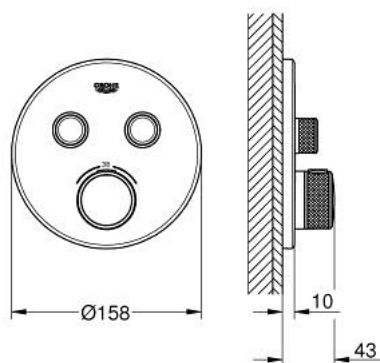

29 119 DA0 GROHTHERM SMARTCONTROL THERMOSTAT FOR CONCEALED INSTALLATION WITH 2 VALVES

PRODUCT DESCRIPTION

- Colour: warm sunset
- trim set for GROHE Rapido SmartBox (35 600/35 604)
- metal wall escutcheon with GROHE FastFixation (covered escutcheon and shaft sealing, covered fixing), retroactively 6° adjustable
- GROHE LongLife finish
- GROHE SmartControl - control the shower with intuitive push/turn button
- exchangeable symbols
- GROHE TurboStat - compact cartridge with wax thermostatic element
- GROHE SafeStop safety button at 38°C
- GROHE SafeStop Plus - optional temperature limiter at 43°C or 46°C included
- built-in non return valves and dirt strainers
- multiple outlets can be run simultaneously
- without roughing-in set 35 600/35 604 (please order separately)
- flow performance: outlet B = 24 l/min, outlet C = 26 l/min, outlet B+C = 29 l/min