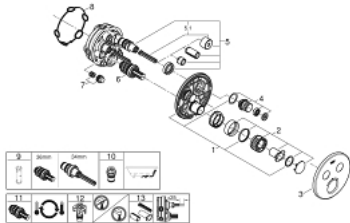

## 29 119 DC0 GROHTHERM SMARTCONTROL THERMOSTAT FOR CONCEALED INSTALLATION WITH 2 VALVES

### PRODUCT DESCRIPTION

- Colour: supersteel
- trim set for GROHE Rapido SmartBox (35 600/35 604)
- metal wall escutcheon with GROHE FastFixation (covered escutcheon and shaft sealing, covered fixing), retroactively 6° adjustable
- GROHE LongLife finish
- GROHE SmartControl - control the shower with intuitive push/turn button
- exchangeable symbols
- GROHE TurboStat - compact cartridge with wax thermostatic element
- GROHE SafeStop safety button at 38°C
- GROHE SafeStop Plus - optional temperature limiter at 43°C or 46°C included
- built-in non return valves and dirt strainers
- multiple outlets can be run simultaneously
- without roughing-in set 35 600/35 604 (please order separately)
- flow performance: outlet B = 24 l/min, outlet C = 26 l/min, outlet B+C = 29 l/min

### SPARE PARTS, januar 2020 – now

- 1: Mounting plate (Spare part-nr. 48363000)
  - 2: Temperature control handle (Spare part-nr. 49029DC0)
  - 3: Escutcheon (Spare part-nr. 49032DC0)
  - 4: Push button (Spare part-nr. 48361DC0)
  - 4.1: pushbutton (Spare part-nr. 14077000)
  - 5: Cartridge (Spare part-nr. 48359000)
  - 5.1: Spindle (Spare part-nr. 49088000)
  - 6: Thermostatic compact cartridge 3/4" (Spare part-nr. 49028000)
  - 7: Non-return valves (Spare part-nr. 47979000)
  - 8: Seal (Spare part-nr. 48360000)
  - 9: Socket spanner (Spare part-nr. 49059000)\*
  - 10: Backflow protection combination (EN1717) (Spare part-nr. 14055000)\*
  - 11: GROHE TurboStat cartridge 3/4" (Spare part-nr. 49003000)\*
  - 12: Service stops (Spare part-nr. 1405300M)\*
  - 13: Universal extension set single-lever mixers, 25 mm (Spare part-nr. 14048000)\*
- \* Optional accessories