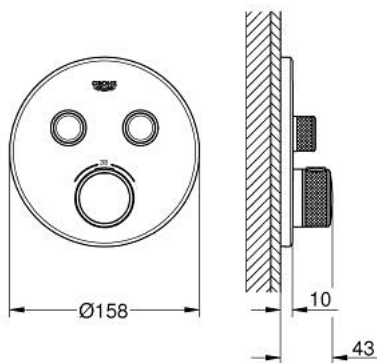

## 29 119 DC0 GROHTHERM SMARTCONTROL THERMOSTAT FOR CONCEALED INSTALLATION WITH 2 VALVES

### PRODUCT DESCRIPTION

- Colour: supersteel
- trim set for GROHE Rapido SmartBox (35 600/35 604)
- metal wall escutcheon with GROHE FastFixation (covered escutcheon and shaft sealing, covered fixing), retroactively 6° adjustable
- GROHE LongLife finish
- GROHE SmartControl - control the shower with intuitive push/turn button
- exchangeable symbols
- GROHE TurboStat - compact cartridge with wax thermostatic element
- GROHE SafeStop safety button at 38°C
- GROHE SafeStop Plus - optional temperature limiter at 43°C or 46°C included
- built-in non return valves and dirt strainers
- multiple outlets can be run simultaneously
- without roughing-in set 35 600/35 604 (please order separately)
- flow performance: outlet B = 24 l/min, outlet C = 26 l/min, outlet B+C = 29 l/min

### SPARE PARTS, januar 2020 – now

- 1: Mounting plate (Spare part-nr. 48363000)
  - 2: Temperature control handle (Spare part-nr. 49029DC0)
  - 3: Escutcheon (Spare part-nr. 49032DC0)
  - 4: Push button (Spare part-nr. 48361DC0)
  - 4.1: pushbutton (Spare part-nr. 14077000)
  - 5: Cartridge (Spare part-nr. 48359000)
  - 5.1: Spindle (Spare part-nr. 49088000)
  - 6: Thermostatic compact cartridge 3/4" (Spare part-nr. 49028000)
  - 7: Non-return valves (Spare part-nr. 47979000)
  - 8: Seal (Spare part-nr. 48360000)
  - 9: Socket spanner (Spare part-nr. 49059000)\*
  - 10: Backflow protection combination (EN1717) (Spare part-nr. 14055000)\*
  - 11: GROHE TurboStat cartridge 3/4" (Spare part-nr. 49003000)\*
  - 12: Service stops (Spare part-nr. 1405300M)\*
  - 13: Universal extension set single-lever mixers, 25 mm (Spare part-nr. 14048000)\*
- \* Optional accessories