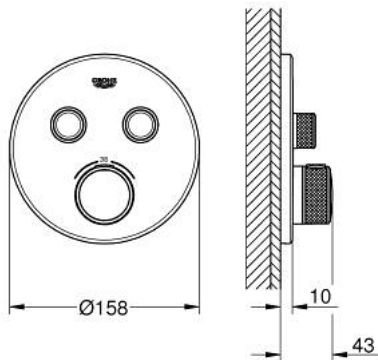

29 119 DL0 GROHTHERM SMARTCONTROL THERMOSTAT FOR CONCEALED INSTALLATION WITH 2 VALVES

PRODUCT DESCRIPTION

- Colour: brushed warm sunset
- trim set for GROHE Rapido SmartBox (35 600/35 604)
- metal wall escutcheon with GROHE FastFixation (covered escutcheon and shaft sealing, covered fixing), retroactively 6° adjustable
- GROHE LongLife finish
- GROHE SmartControl - control the shower with intuitive push/turn button
- exchangeable symbols
- GROHE TurboStat - compact cartridge with wax thermostatic element
- GROHE SafeStop safety button at 38°C
- GROHE SafeStop Plus - optional temperature limiter at 43°C or 46°C included
- built-in non return valves and dirt strainers
- multiple outlets can be run simultaneously
- without roughing-in set 35 600/35 604 (please order separately)
- flow performance: outlet B = 24 l/min, outlet C = 26 l/min, outlet B+C = 29 l/min