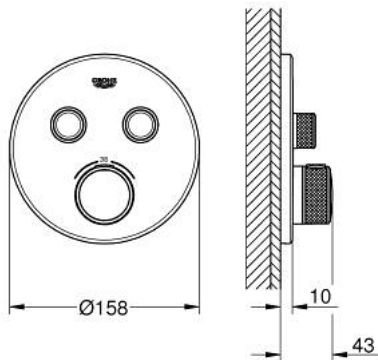

29 119 GL0 GROHTHERM SMARTCONTROL THERMOSTAT FOR CONCEALED INSTALLATION WITH 2 VALVES

PRODUCT DESCRIPTION

- Colour: cool sunrise
- trim set for GROHE Rapido SmartBox (35 600/35 604)
- metal wall escutcheon with GROHE FastFixation (covered escutcheon and shaft sealing, covered fixing), retroactively 6° adjustable
- GROHE LongLife finish
- GROHE SmartControl - control the shower with intuitive push/turn button
- exchangeable symbols
- GROHE TurboStat - compact cartridge with wax thermostatic element
- GROHE SafeStop safety button at 38°C
- GROHE SafeStop Plus - optional temperature limiter at 43°C or 46°C included
- built-in non return valves and dirt strainers
- multiple outlets can be run simultaneously
- without roughing-in set 35 600/35 604 (please order separately)
- flow performance: outlet B = 24 l/min, outlet C = 26 l/min, outlet B+C = 29 l/min