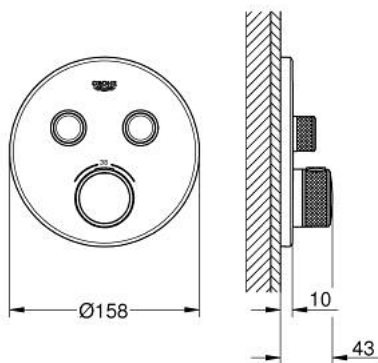

## 29 119 GN0 GROHTHERM SMARTCONTROL THERMOSTAT FOR CONCEALED INSTALLATION WITH 2 VALVES

### PRODUCT DESCRIPTION

- Colour: brushed cool sunrise
- trim set for GROHE Rapido SmartBox (35 600/35 604)
- metal wall escutcheon with GROHE FastFixation (covered escutcheon and shaft sealing, covered fixing), retroactively 6° adjustable
- GROHE LongLife finish
- GROHE SmartControl - control the shower with intuitive push/turn button
- exchangeable symbols
- GROHE TurboStat - compact cartridge with wax thermostatic element
- GROHE SafeStop safety button at 38°C
- GROHE SafeStop Plus - optional temperature limiter at 43°C or 46°C included
- built-in non return valves and dirt strainers
- multiple outlets can be run simultaneously
- without roughing-in set 35 600/35 604 (please order separately)
- flow performance: outlet B = 24 l/min, outlet C = 26 l/min, outlet B+C = 29 l/min