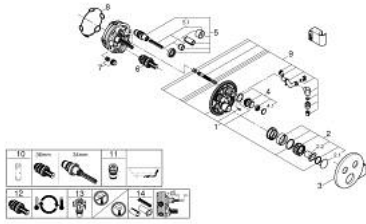

29 120 000 GROHTHERM SMARTCONTROL THERMOSTAT FOR CONCEALED INSTALLATION WITH 2 VALVES AND INTEGRATED SHOWER HOLDER

SPARE PARTS, januar 2023 – now

- 1: Mounting template (Spare part-nr. 48364000)
- 2: Temperature control handle (Spare part-nr. 49029000)
- 2.1: Cover cap (Spare part-nr. 1015030000)
- 2.2: handle adaptor (Spare part-nr. 1015059990)
- 3: Escutcheon (Spare part-nr. 49034000)
- 4: Push button (Spare part-nr. 48361000)
- 4.1: pushbutton (Spare part-nr. 14077000)
- 5: Cartridge (Spare part-nr. 48359000)
- 5.1: Spindle (Spare part-nr. 49088000)
- 6: Thermostatic compact cartridge 3/4" (Spare part-nr. 49028000)
- 7: Non-return valves (Spare part-nr. 47979000)
- 8: Seal (Spare part-nr. 48360000)
- 9: Race (Spare part-nr. 1015049990)
- 10: Socket spanner (Spare part-nr. 49059000)*
- 11: Backflow protection combination (EN1717) (Spare part-nr. 14055000)*
- 12: GROHE TurboStat cartridge 3/4" (Spare part-nr. 49003000)*
- 13: Service stops (Spare part-nr. 1405300M)*
- 14: Universal extension set single-lever mixers, 25 mm (Spare part-nr. 14048000)*