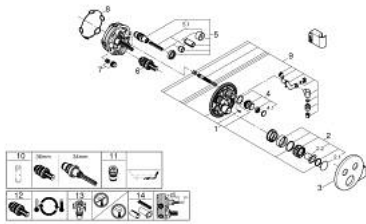

29 120 000 GROHTHERM SMARTCONTROL THERMOSTAT FOR CONCEALED INSTALLATION WITH 2 VALVES AND INTEGRATED SHOWER HOLDER

SPARE PARTS, januar 2023 – now

- 1: Mounting template (Spare part-nr. 48364000)
- 2: Temperature control handle (Spare part-nr. 49029000)
 - 2.1: Cover cap (Spare part-nr. 1015030000)
 - 2.2: handle adaptor (Spare part-nr. 1015059990)
- 3: Escutcheon (Spare part-nr. 49034000)
- 4: Push button (Spare part-nr. 48361000)
 - 4.1: pushbutton (Spare part-nr. 14077000)
- 5: Cartridge (Spare part-nr. 48359000)
 - 5.1: Spindle (Spare part-nr. 49088000)
- 6: Thermostatic compact cartridge 3/4" (Spare part-nr. 49028000)
- 7: Non-return valves (Spare part-nr. 47979000)
- 8: Seal (Spare part-nr. 48360000)
- 9: Race (Spare part-nr. 1015049990)
- 10: Socket spanner (Spare part-nr. 49059000)*
- 11: Backflow protection combination (EN1717) (Spare part-nr. 14055000)*
- 12: GROHE TurboStat cartridge 3/4" (Spare part-nr. 49003000)*
- 13: Service stops (Spare part-nr. 1405300M)*
- 14: Universal extension set single-lever mixers, 25 mm (Spare part-nr. 14048000)*