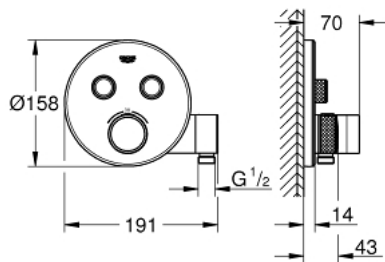

29 120 000 GROHTHERM SMARTCONTROL THERMOSTAT FOR CONCEALED INSTALLATION WITH 2 VALVES AND INTEGRATED SHOWER HOLDER

PRODUCT DESCRIPTION

- Colour: chrome
- trim set for GROHE Rapido SmartBox (35 600/35 604)
- metal wall escutcheon with GROHE FastFixation (covered escutcheon and shaft sealing, covered fixing), retroactively 6° adjustable
- GROHE LongLife finish
- GROHE SmartControl - control the shower with intuitive push/turn button
- exchangeable symbols
- GROHE TurboStat - compact cartridge with wax thermoelement
- GROHE ProGrip - with knurl structure
- GROHE SafeStop safety button at 38°C
- GROHE SafeStop Plus - optional temperature limiter at 43°C or 46°C included
- built-in non return valves and dirt strainers
- multiple outlets can be run simultaneously
- integrated shower union with shower outlet 1/2"
- without roughing-in set 35 600/35 604 (please order separately)
- flow performance: outlet B = 24 l/min, hand shower = 12 l/min, outlet B + hand shower = 27 l/min