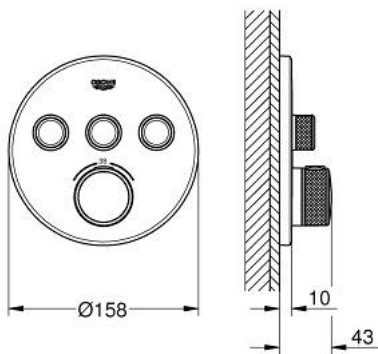

29 121 A00 GROHTHERM SMARTCONTROL THERMOSTAT FOR CONCEALED INSTALLATION WITH 3 VALVES

PRODUCT DESCRIPTION

- Colour: hard graphite
- trim set for GROHE Rapido SmartBox (35 600/35 604)
- metal wall escutcheon with GROHE FastFixation (covered escutcheon and shaft sealing, covered fixing), retroactively 6° adjustable
- GROHE LongLife finish
- GROHE SmartControl - control the shower with intuitive push/turn button
- exchangeable symbols
- GROHE TurboStat - compact cartridge with wax thermostatic element
- GROHE SafeStop safety button at 38°C
- GROHE SafeStop Plus - optional temperature limiter at 43°C or 46°C included
- built-in non return valves and dirt strainers
- multiple outlets can be run simultaneously
- without roughing-in set 35 600/35 604 (please order separately)
- flow performance: outlet A = 23 l/min, outlet B = 27 l/min, outlet C = 23 l/min, outlet A + B = 33 l/min, outlet A + B + C = 36 l/min