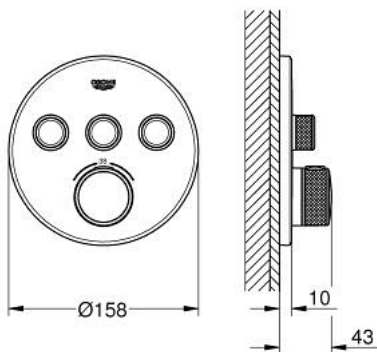

29 121 AL0 GROHTHERM SMARTCONTROL THERMOSTAT FOR CONCEALED INSTALLATION WITH 3 VALVES

PRODUCT DESCRIPTION

- Colour: brushed hard graphite
- trim set for GROHE Rapido SmartBox (35 600/35 604)
- metal wall escutcheon with GROHE FastFixation (covered escutcheon and shaft sealing, covered fixing), retroactively 6° adjustable
- GROHE LongLife finish
- GROHE SmartControl - control the shower with intuitive push/turn button
- exchangeable symbols
- GROHE TurboStat - compact cartridge with wax thermostatic element
- GROHE SafeStop safety button at 38°C
- GROHE SafeStop Plus - optional temperature limiter at 43°C or 46°C included
- built-in non return valves and dirt strainers
- multiple outlets can be run simultaneously
- without roughing-in set 35 600/35 604 (please order separately)
- flow performance: outlet A = 23 l/min, outlet B = 27 l/min, outlet C = 23 l/min, outlet A + B = 33 l/min, outlet A + B + C = 36 l/min