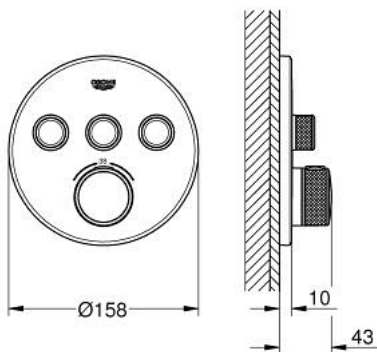

## 29 121 DA0 GROHTHERM SMARTCONTROL THERMOSTAT FOR CONCEALED INSTALLATION WITH 3 VALVES

### PRODUCT DESCRIPTION

- Colour: warm sunset
- trim set for GROHE Rapido SmartBox (35 600/35 604)
- metal wall escutcheon with GROHE FastFixation (covered escutcheon and shaft sealing, covered fixing), retroactively 6° adjustable
- GROHE LongLife finish
- GROHE SmartControl - control the shower with intuitive push/turn button
- exchangeable symbols
- GROHE TurboStat - compact cartridge with wax thermostatic element
- GROHE SafeStop safety button at 38°C
- GROHE SafeStop Plus - optional temperature limiter at 43°C or 46°C included
- built-in non return valves and dirt strainers
- multiple outlets can be run simultaneously
- without roughing-in set 35 600/35 604 (please order separately)
- flow performance: outlet A = 23 l/min, outlet B = 27 l/min, outlet C = 23 l/min, outlet A + B = 33 l/min, outlet A + B + C = 36 l/min