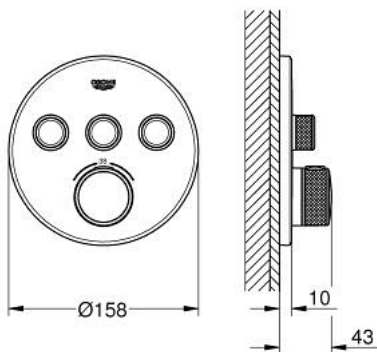

29 121 DC0 GROHTHERM SMARTCONTROL THERMOSTAT FOR CONCEALED INSTALLATION WITH 3 VALVES

PRODUCT DESCRIPTION

- Colour: supersteel
- trim set for GROHE Rapido SmartBox (35 600/35 604)
- metal wall escutcheon with GROHE FastFixation (covered escutcheon and shaft sealing, covered fixing), retroactively 6° adjustable
- GROHE LongLife finish
- GROHE SmartControl - control the shower with intuitive push/turn button
- exchangeable symbols
- GROHE TurboStat - compact cartridge with wax thermostatic element
- GROHE SafeStop safety button at 38°C
- GROHE SafeStop Plus - optional temperature limiter at 43°C or 46°C included
- built-in non return valves and dirt strainers
- multiple outlets can be run simultaneously
- without roughing-in set 35 600/35 604 (please order separately)
- flow performance: outlet A = 23 l/min, outlet B = 27 l/min, outlet C = 23 l/min, outlet A + B = 33 l/min, outlet A + B + C = 36 l/min

29 121 DC0 GROHTHERM SMARTCONTROL THERMOSTAT FOR CONCEALED INSTALLATION WITH 3 VALVES

SPARE PARTS, januar 2020 – now

- 1: Mounting plate (Spare part-nr. 48362000)
- 2: Temperature control handle (Spare part-nr. 49029DC0)
- 3: Escutcheon (Spare part-nr. 49035DC0)
- 4: Push button (Spare part-nr. 48361DC0)
- 4.1: pushbutton (Spare part-nr. 14077000)
- 5: Cartridge (Spare part-nr. 48359000)
- 5.1: Spindle (Spare part-nr. 49088000)
- 6: Thermostatic compact cartridge 3/4" (Spare part-nr. 49028000)
- 7: Non-return valves (Spare part-nr. 47979000)
- 8: Seal (Spare part-nr. 48360000)
- 9: Socket spanner (Spare part-nr. 49059000)*
- 10: GROHE TurboStat cartridge 3/4" (Spare part-nr. 49003000)*
- 11: Service stops (Spare part-nr. 1405300M)*
- 12: Universal extension set single-lever mixers, 25 mm (Spare part-nr. 14048000)*