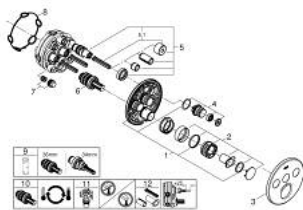

29 121 DC0 GROHTHERM SMARTCONTROL THERMOSTAT FOR CONCEALED INSTALLATION WITH 3 VALVES

PRODUCT DESCRIPTION

- Colour: supersteel
- trim set for GROHE Rapido SmartBox (35 600/35 604)
- metal wall escutcheon with GROHE FastFixation (covered escutcheon and shaft sealing, covered fixing), retroactively 6° adjustable
- GROHE LongLife finish
- GROHE SmartControl - control the shower with intuitive push/turn button
- exchangeable symbols
- GROHE TurboStat - compact cartridge with wax thermostatic element
- GROHE SafeStop safety button at 38°C
- GROHE SafeStop Plus - optional temperature limiter at 43°C or 46°C included
- built-in non return valves and dirt strainers
- multiple outlets can be run simultaneously
- without roughing-in set 35 600/35 604 (please order separately)
- flow performance: outlet A = 23 l/min, outlet B = 27 l/min, outlet C = 23 l/min, outlet A + B = 33 l/min, outlet A + B + C = 36 l/min

29 121 DC0 GROHTHERM SMARTCONTROL THERMOSTAT FOR CONCEALED INSTALLATION WITH 3 VALVES

SPARE PARTS, januar 2020 – now

- 1: Mounting plate (Spare part-nr. 48362000)
- 2: Temperature control handle (Spare part-nr. 49029DC0)
- 3: Escutcheon (Spare part-nr. 49035DC0)
- 4: Push button (Spare part-nr. 48361DC0)
- 4.1: pushbutton (Spare part-nr. 14077000)
- 5: Cartridge (Spare part-nr. 48359000)
- 5.1: Spindle (Spare part-nr. 49088000)
- 6: Thermostatic compact cartridge 3/4" (Spare part-nr. 49028000)
- 7: Non-return valves (Spare part-nr. 47979000)
- 8: Seal (Spare part-nr. 48360000)
- 9: Socket spanner (Spare part-nr. 49059000)*
- 10: GROHE TurboStat cartridge 3/4" (Spare part-nr. 49003000)*
- 11: Service stops (Spare part-nr. 1405300M)*
- 12: Universal extension set single-lever mixers, 25 mm (Spare part-nr. 14048000)*