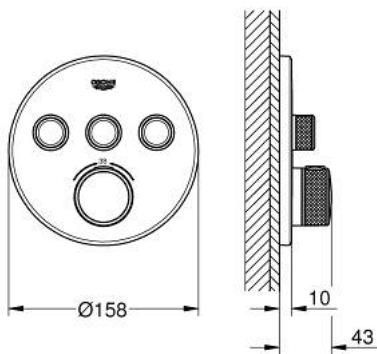

## 29 121 DL0 GROHTHERM SMARTCONTROL THERMOSTAT FOR CONCEALED INSTALLATION WITH 3 VALVES

### PRODUCT DESCRIPTION

- Colour: brushed warm sunset
- trim set for GROHE Rapido SmartBox (35 600/35 604)
- metal wall escutcheon with GROHE FastFixation (covered escutcheon and shaft sealing, covered fixing), retroactively 6° adjustable
- GROHE LongLife finish
- GROHE SmartControl - control the shower with intuitive push/turn button
- exchangeable symbols
- GROHE TurboStat - compact cartridge with wax thermostatic element
- GROHE SafeStop safety button at 38°C
- GROHE SafeStop Plus - optional temperature limiter at 43°C or 46°C included
- built-in non return valves and dirt strainers
- multiple outlets can be run simultaneously
- without roughing-in set 35 600/35 604 (please order separately)
- flow performance: outlet A = 23 l/min, outlet B = 27 l/min, outlet C = 23 l/min, outlet A + B = 33 l/min, outlet A + B + C = 36 l/min