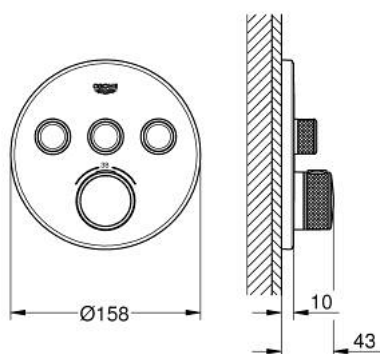

29 121 GL0 GROHTHERM SMARTCONTROL THERMOSTAT FOR CONCEALED INSTALLATION WITH 3 VALVES

PRODUCT DESCRIPTION

- Colour: cool sunrise
- trim set for GROHE Rapido SmartBox (35 600/35 604)
- metal wall escutcheon with GROHE FastFixation (covered escutcheon and shaft sealing, covered fixing), retroactively 6° adjustable
- GROHE LongLife finish
- GROHE SmartControl - control the shower with intuitive push/turn button
- exchangeable symbols
- GROHE TurboStat - compact cartridge with wax thermostatic element
- GROHE SafeStop safety button at 38°C
- GROHE SafeStop Plus - optional temperature limiter at 43°C or 46°C included
- built-in non return valves and dirt strainers
- multiple outlets can be run simultaneously
- without roughing-in set 35 600/35 604 (please order separately)
- flow performance: outlet A = 23 l/min, outlet B = 27 l/min, outlet C = 23 l/min, outlet A + B = 33 l/min, outlet A + B + C = 36 l/min