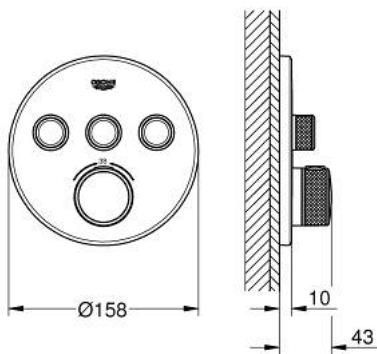

29 121 GN0 GROHTHERM SMARTCONTROL THERMOSTAT FOR CONCEALED INSTALLATION WITH 3 VALVES

PRODUCT DESCRIPTION

- Colour: brushed cool sunrise
- trim set for GROHE Rapido SmartBox (35 600/35 604)
- metal wall escutcheon with GROHE FastFixation (covered escutcheon and shaft sealing, covered fixing), retroactively 6° adjustable
- GROHE LongLife finish
- GROHE SmartControl - control the shower with intuitive push/turn button
- exchangeable symbols
- GROHE TurboStat - compact cartridge with wax thermostatic element
- GROHE SafeStop safety button at 38°C
- GROHE SafeStop Plus - optional temperature limiter at 43°C or 46°C included
- built-in non return valves and dirt strainers
- multiple outlets can be run simultaneously
- without roughing-in set 35 600/35 604 (please order separately)
- flow performance: outlet A = 23 l/min, outlet B = 27 l/min, outlet C = 23 l/min, outlet A + B = 33 l/min, outlet A + B + C = 36 l/min