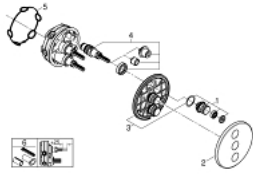

29 122 000 GROHTHERM SMARTCONTROL TRIPLE VOLUME CONTROL TRIM

PRODUCT DESCRIPTION

- Colour: chrome
- GROHE Rapido SmartBox 35 600/35 604/35 601
- metal wall escutcheon with GROHE FastFixation (covered escutcheon and shaft sealing, covered fixing), retroactively 6° adjustable
- 10 mm thin profile escutcheon
- GROHE LongLife finish
- GROHE SmartControl - control the shower with intuitive push/turn button
- exchangeable symbols
- GROHE ProGrip - with knurled structure
- multiple outlets can be run simultaneously
- without roughing-in set 35 600/35 604 (please order separately)
- flow performance: outlet D = 28 l/min, outlet E = 28 l/min, outlet A = 28 l/min, outlet D+E+A = 65 l/min

29 122 000 GROHTHERM SMARTCONTROL TRIPLE VOLUME CONTROL TRIM

SPARE PARTS, september 2016 – now

1: Push button (Spare part-nr. 48361000)

1.1: pushbutton (Spare part-nr. 14077000)

2: Escutcheon (Spare part-nr. 48366000)

3: Mounting plate (Spare part-nr. 48365000)

4: Cartridge (Spare part-nr. 48359000)

4.1: Spindle (Spare part-nr. 49088000)

5: Seal (Spare part-nr. 48360000)

6: Universal extension set single-lever mixers, 25 mm (Spare part-nr. 14048000