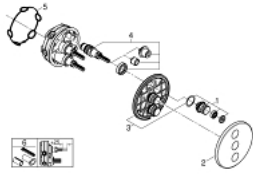

### PRODUCT DESCRIPTION

- Colour: chrome
- GROHE Rapido SmartBox 35 600/35 604/35 601
- metal wall escutcheon with GROHE FastFixation (covered escutcheon and shaft sealing, covered fixing), retroactively 6° adjustable
- 10 mm thin profile escutcheon
- GROHE LongLife finish
- GROHE SmartControl - control the shower with intuitive push/turn button
- exchangeable symbols
- GROHE ProGrip - with knurl structure
- multiple outlets can be run simultaneously
- without roughing-in set 35 600/35 604 (please order separately)
- flow performance: outlet D = 28 l/min, outlet E = 28 l/min, outlet A = 28 l/min, outlet D+E+A = 65 l/min

### SPARE PARTS, september 2016 – now

1: Push button (Spare part-nr. 48361000)

1.1: pushbutton (Spare part-nr. 14077000)

2: Escutcheon (Spare part-nr. 48366000)

3: Mounting plate (Spare part-nr. 48365000)

4: Cartridge (Spare part-nr. 48359000)

4.1: Spindle (Spare part-nr. 49088000)

5: Seal (Spare part-nr. 48360000)

6: Universal extension set single-lever mixers, 25 mm (Spare part-nr. 14048000

)\*

\* Optional accessories