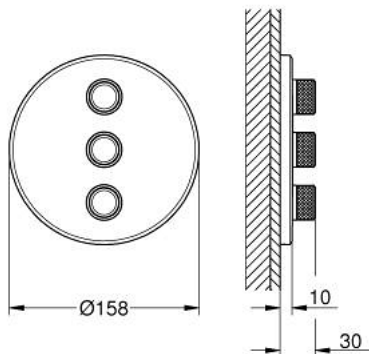

29 122 DC0 GROHTHERM SMARTCONTROL TRIPLE VOLUME CONTROL TRIM

PRODUCT DESCRIPTION

- Colour: supersteel
- GROHE Rapido SmartBox 35 600/35 604/35 601
- metal wall escutcheon with GROHE FastFixation (covered escutcheon and shaft sealing, covered fixing), retroactively 6° adjustable
- 10 mm thin profile escutcheon
- GROHE LongLife finish
- GROHE SmartControl - control the shower with intuitive push/turn button
- exchangeable symbols
- multiple outlets can be run simultaneously
- without roughing-in set 35 600/35 604 (please order separately)
- flow performance: outlet D = 28 l/min, outlet E = 28 l/min, outlet A = 28 l/min, outlet D+E+A = 65 l/min
- optional flow reducer for CALGreen compliance included

29 122 DC0 GROHTHERM SMARTCONTROL TRIPLE VOLUME CONTROL TRIM

SPARE PARTS, april 2017 – now

1: Push button (Spare part-nr. 48361DC0)

1.1: pushbutton (Spare part-nr. 14077000)

2: Escutcheon (Spare part-nr. 48366DC0)

3: Mounting plate (Spare part-nr. 48365000)

4: Cartridge (Spare part-nr. 48359000)

4.1: Spindle (Spare part-nr. 49088000)

5: Seal (Spare part-nr. 48360000)

6: Universal extension set single-lever mixers, 25 mm (Spare part-nr. 14048000