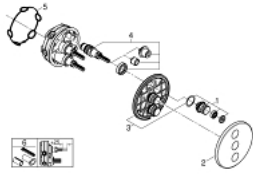

29 122 DC0 GROHTHERM SMARTCONTROL TRIPLE VOLUME CONTROL TRIM

PRODUCT DESCRIPTION

- Colour: supersteel
- GROHE Rapido SmartBox 35 600/35 604/35 601
- metal wall escutcheon with GROHE FastFixation (covered escutcheon and shaft sealing, covered fixing), retroactively 6° adjustable
- 10 mm thin profile escutcheon
- GROHE LongLife finish
- GROHE SmartControl - control the shower with intuitive push/turn button
- exchangeable symbols
- multiple outlets can be run simultaneously
- without roughing-in set 35 600/35 604 (please order separately)
- flow performance: outlet D = 28 l/min, outlet E = 28 l/min, outlet A = 28 l/min, outlet D+E+A = 65 l/min
- optional flow reducer for CALGreen compliance included

29 122 DC0 GROHTHERM SMARTCONTROL TRIPLE VOLUME CONTROL TRIM

SPARE PARTS, april 2017 – now

1: Push button (Spare part-nr. 48361DC0)

1.1: pushbutton (Spare part-nr. 14077000)

2: Escutcheon (Spare part-nr. 48366DC0)

3: Mounting plate (Spare part-nr. 48365000)

4: Cartridge (Spare part-nr. 48359000)

4.1: Spindle (Spare part-nr. 49088000)

5: Seal (Spare part-nr. 48360000)

6: Universal extension set single-lever mixers, 25 mm (Spare part-nr. 14048000