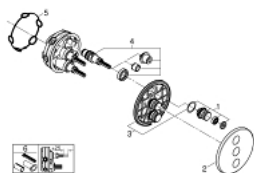

## 29 122 EN0 GROHTHERM SMARTCONTROL TRIPLE VOLUME CONTROL TRIM

### PRODUCT DESCRIPTION

- Colour: brushed nickel
- GROHE Rapido SmartBox 35 600/35 604/35 601
- metal wall escutcheon with GROHE FastFixation (covered escutcheon and shaft sealing, covered fixing), retroactively 6° adjustable
- 10 mm thin profile escutcheon
- GROHE LongLife finish
- GROHE SmartControl - control the shower with intuitive push/turn button
- exchangeable symbols
- multiple outlets can be run simultaneously
- without rough-in set (sold separately)
- flow performance: outlet D = 28 l/min, outlet E = 28 l/min, outlet A = 28 l/min, outlet D+E+A = 65 l/min
- optional flow reducer for CALGreen compliance included

### SPARE PARTS, september 2016 – now

- 1: Push button (Spare part-nr. 48361BE0)
- 2: Escutcheon (Spare part-nr. 48366EN0)
- 3: Mounting plate (Spare part-nr. 48365000)
- 4: Cartridge (Spare part-nr. 48359000)
- 4.1: Spindle (Spare part-nr. 49088000)
- 5: Seal (Spare part-nr. 48360000)

6: Universal extension set single-lever mixers, 25 mm (Spare part-nr. 14048000)  
)\*

\* Optional accessories