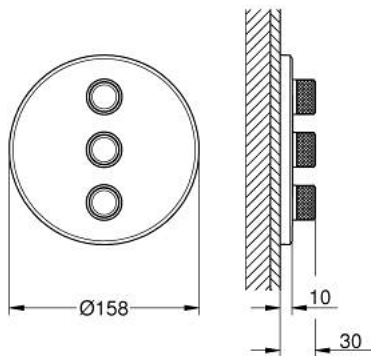

## 29 122 EN0 GROHTHERM SMARTCONTROL TRIPLE VOLUME CONTROL TRIM

### PRODUCT DESCRIPTION

- Colour: brushed nickel
- GROHE Rapido SmartBox 35 600/35 604/35 601
- metal wall escutcheon with GROHE FastFixation (covered escutcheon and shaft sealing, covered fixing), retroactively 6° adjustable
- 10 mm thin profile escutcheon
- GROHE LongLife finish
- GROHE SmartControl - control the shower with intuitive push/turn button
- exchangeable symbols
- multiple outlets can be run simultaneously
- without rough-in set (sold separately)
- flow performance: outlet D = 28 l/min, outlet E = 28 l/min, outlet A = 28 l/min, outlet D+E+A = 65 l/min
- optional flow reducer for CALGreen compliance included

### SPARE PARTS, september 2016 – now

- 1: Push button (Spare part-nr. 48361BE0)
- 2: Escutcheon (Spare part-nr. 48366EN0)
- 3: Mounting plate (Spare part-nr. 48365000)
- 4: Cartridge (Spare part-nr. 48359000)
- 4.1: Spindle (Spare part-nr. 49088000)
- 5: Seal (Spare part-nr. 48360000)

6: Universal extension set single-lever mixers, 25 mm (Spare part-nr. 14048000)  
)\*

\* Optional accessories