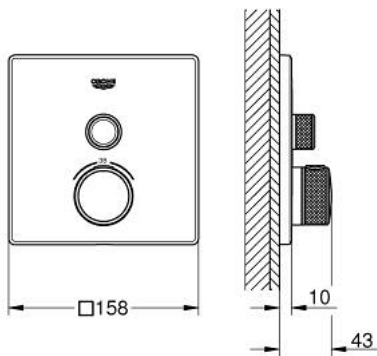

29 123 000 GROHTHERM SMARTCONTROL THERMOSTAT FOR CONCEALED INSTALLATION WITH ONE VALVE

PRODUCT DESCRIPTION

- Colour: chrome
- trim set for GROHE Rapido SmartBox (35 600/35 604)
- metal wall escutcheon with GROHE FastFixation (covered escutcheon and shaft sealing, covered fixing), retroactively 6° adjustable
- GROHE LongLife finish
- GROHE SmartControl - control the shower with intuitive push/turn button
- exchangeable symbols
- GROHE TurboStat - compact cartridge with wax thermostatic element
- GROHE ProGrip - with knurl structure
- GROHE SafeStop safety button at 38°C
- GROHE SafeStop Plus - optional temperature limiter at 43°C or 46°C included
- built-in non return valves and dirt strainers
- without roughing-in set 35 600/35 604 (please order separately)
- flow performance: outlet A (to external shut-off) = 34 l/min, outlet B/C = 29 l/min

29 123 000 GROHTHERM SMARTCONTROL THERMOSTAT FOR CONCEALED INSTALLATION WITH ONE VALVE

SPARE PARTS, junij 2018 – now

- 1: Mounting plate (Spare part-nr. 48362000)
 - 2: Temperature control handle (Spare part-nr. 49029000)
 - 2.1: Cover cap (Spare part-nr. 1015030000)
 - 2.2: handle adaptor (Spare part-nr. 1015059990)
 - 3: Escutcheon (Spare part-nr. 49037000)
 - 4: Push button (Spare part-nr. 48361000)
 - 4.1: pushbutton (Spare part-nr. 14077000)
 - 5: Cartridge (Spare part-nr. 48359000)
 - 5.1: Spindle (Spare part-nr. 49088000)
 - 6: Thermostatic compact cartridge 3/4" (Spare part-nr. 49028000)
 - 7: Non-return valve (Spare part-nr. 49085000)
 - 8: Seal (Spare part-nr. 48360000)
 - 9: Socket spanner (Spare part-nr. 49059000)*
 - 10: GROHE TurboStat cartridge 3/4" (Spare part-nr. 49003000)*
 - 11: Service stops (Spare part-nr. 1405300M)*
 - 12: Universal extension set single-lever mixers, 25 mm (Spare part-nr. 14048000)*
- * Optional accessories