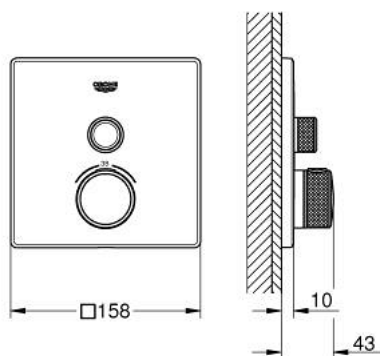

29 123 000 GROHTHERM SMARTCONTROL THERMOSTAT FOR CONCEALED INSTALLATION WITH ONE VALVE

PRODUCT DESCRIPTION

- Colour: chrome
- trim set for GROHE Rapido SmartBox (35 600/35 604)
- metal wall escutcheon with GROHE FastFixation (covered escutcheon and shaft sealing, covered fixing), retroactively 6° adjustable
- GROHE LongLife finish
- GROHE SmartControl - control the shower with intuitive push/turn button
- exchangeable symbols
- GROHE TurboStat - compact cartridge with wax thermostatic element
- GROHE ProGrip - with knurled structure
- GROHE SafeStop safety button at 38°C
- GROHE SafeStop Plus - optional temperature limiter at 43°C or 46°C included
- built-in non return valves and dirt strainers
- without roughing-in set 35 600/35 604 (please order separately)
- flow performance: outlet A (to external shut-off) = 34 l/min, outlet B/C = 29 l/min

29 123 000 GROHTHERM SMARTCONTROL THERMOSTAT FOR CONCEALED INSTALLATION WITH ONE VALVE

SPARE PARTS, junij 2018 – now

- 1: Mounting plate (Spare part-nr. 48362000)
 - 2: Temperature control handle (Spare part-nr. 49029000)
 - 2.1: Cover cap (Spare part-nr. 1015030000)
 - 2.2: handle adaptor (Spare part-nr. 1015059990)
 - 3: Escutcheon (Spare part-nr. 49037000)
 - 4: Push button (Spare part-nr. 48361000)
 - 4.1: pushbutton (Spare part-nr. 14077000)
 - 5: Cartridge (Spare part-nr. 48359000)
 - 5.1: Spindle (Spare part-nr. 49088000)
 - 6: Thermostatic compact cartridge 3/4" (Spare part-nr. 49028000)
 - 7: Non-return valve (Spare part-nr. 49085000)
 - 8: Seal (Spare part-nr. 48360000)
 - 9: Socket spanner (Spare part-nr. 49059000)*
 - 10: GROHE TurboStat cartridge 3/4" (Spare part-nr. 49003000)*
 - 11: Service stops (Spare part-nr. 1405300M)*
 - 12: Universal extension set single-lever mixers, 25 mm (Spare part-nr. 14048000)*
- * Optional accessories