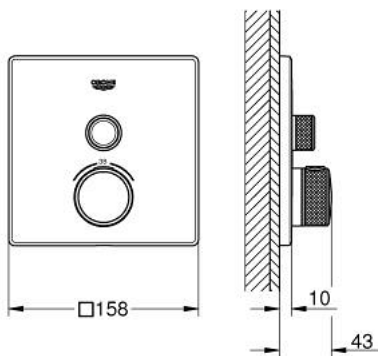

29 123 A00 GROHTHERM SMARTCONTROL THERMOSTAT FOR CONCEALED INSTALLATION WITH ONE VALVE

PRODUCT DESCRIPTION

- Colour: hard graphite
- trim set for GROHE Rapido SmartBox (35 600/35 604)
- metal wall escutcheon with GROHE FastFixation (covered escutcheon and shaft sealing, covered fixing), retroactively 6° adjustable
- GROHE LongLife finish
- GROHE SmartControl - control the shower with intuitive push/turn button
- exchangeable symbols
- GROHE TurboStat - compact cartridge with wax thermostatic element
- GROHE SafeStop safety button at 38°C
- GROHE SafeStop Plus - optional temperature limiter at 43°C or 46°C included
- built-in non return valves and dirt strainers
- without roughing-in set 35 600/35 604 (please order separately)
- flow performance: outlet A (to external shut-off) = 34 l/min, outlet B/C = 29 l/min