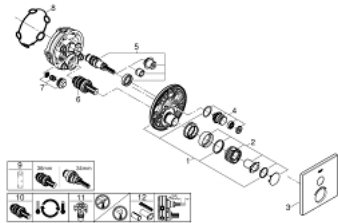

### PRODUCT DESCRIPTION

- Colour: brushed hard graphite
- trim set for GROHE Rapido SmartBox (35 600/35 604)
- metal wall escutcheon with GROHE FastFixation (covered escutcheon and shaft sealing, covered fixing), retroactively 6° adjustable
- GROHE LongLife finish
- GROHE SmartControl - control the shower with intuitive push/turn button
- exchangeable symbols
- GROHE TurboStat - compact cartridge with wax thermostatic element
- GROHE SafeStop safety button at 38°C
- GROHE SafeStop Plus - optional temperature limiter at 43°C or 46°C included
- built-in non return valves and dirt strainers
- without roughing-in set 35 600/35 604 (please order separately)
- flow performance: outlet A (to external shut-off) = 34 l/min, outlet B/C = 29 l/min

### SPARE PARTS, september 2018 – now

- 1: Mounting plate (Spare part-nr. 48362000)
- 2: Temperature control handle (Spare part-nr. 49029AL0)
- 3: Escutcheon (Spare part-nr. 49037AL0)
- 4: Push button (Spare part-nr. 48361AL0)
- 4.1: pushbutton (Spare part-nr. 14077000)
- 5: Cartridge (Spare part-nr. 48359000)
- 5.1: Spindle (Spare part-nr. 49088000)
- 6: Thermostatic compact cartridge 3/4" (Spare part-nr. 49028000)
- 7: Non-return valve (Spare part-nr. 49085000)
- 8: Seal (Spare part-nr. 48360000)
- 9: Socket spanner (Spare part-nr. 49059000)\*
- 10: GROHE TurboStat cartridge 3/4" (Spare part-nr. 49003000)\*
- 11: Service stops (Spare part-nr. 1405300M)\*
- 12: Universal extension set single-lever mixers, 25 mm (Spare part-nr. 14048000)\*