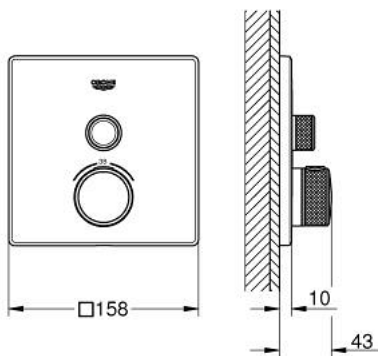

### PRODUCT DESCRIPTION

- Colour: brushed hard graphite
- trim set for GROHE Rapido SmartBox (35 600/35 604)
- metal wall escutcheon with GROHE FastFixation (covered escutcheon and shaft sealing, covered fixing), retroactively 6° adjustable
- GROHE LongLife finish
- GROHE SmartControl - control the shower with intuitive push/turn button
- exchangeable symbols
- GROHE TurboStat - compact cartridge with wax thermostatic element
- GROHE SafeStop safety button at 38°C
- GROHE SafeStop Plus - optional temperature limiter at 43°C or 46°C included
- built-in non return valves and dirt strainers
- without roughing-in set 35 600/35 604 (please order separately)
- flow performance: outlet A (to external shut-off) = 34 l/min, outlet B/C = 29 l/min

### SPARE PARTS, september 2018 – now

- 1: Mounting plate (Spare part-nr. 48362000)
- 2: Temperature control handle (Spare part-nr. 49029AL0)
- 3: Escutcheon (Spare part-nr. 49037AL0)
- 4: Push button (Spare part-nr. 48361AL0)
- 4.1: pushbutton (Spare part-nr. 14077000)
- 5: Cartridge (Spare part-nr. 48359000)
- 5.1: Spindle (Spare part-nr. 49088000)
- 6: Thermostatic compact cartridge 3/4" (Spare part-nr. 49028000)
- 7: Non-return valve (Spare part-nr. 49085000)
- 8: Seal (Spare part-nr. 48360000)
- 9: Socket spanner (Spare part-nr. 49059000)\*
- 10: GROHE TurboStat cartridge 3/4" (Spare part-nr. 49003000)\*
- 11: Service stops (Spare part-nr. 1405300M)\*
- 12: Universal extension set single-lever mixers, 25 mm (Spare part-nr. 14048000)\*