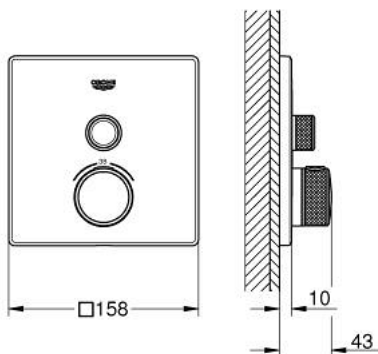

29 123 DC0 GROHTHERM SMARTCONTROL THERMOSTAT FOR CONCEALED INSTALLATION WITH ONE VALVE

PRODUCT DESCRIPTION

- Colour: supersteel
- trim set for GROHE Rapido SmartBox (35 600/35 604)
- metal wall escutcheon with GROHE FastFixation (covered escutcheon and shaft sealing, covered fixing), retroactively 6° adjustable
- GROHE LongLife finish
- GROHE SmartControl - control the shower with intuitive push/turn button
- exchangeable symbols
- GROHE TurboStat - compact cartridge with wax thermostatic element
- GROHE SafeStop safety button at 38°C
- GROHE SafeStop Plus - optional temperature limiter at 43°C or 46°C included
- built-in non return valves and dirt strainers
- without roughing-in set 35 600/35 604 (please order separately)
- flow performance: outlet A (to external shut-off) = 34 l/min, outlet B/C = 29 l/min

29 123 DC0 GROHTHERM SMARTCONTROL THERMOSTAT FOR CONCEALED INSTALLATION WITH ONE VALVE

SPARE PARTS, julij 2018 – now

- 1: Mounting plate (Spare part-nr. 48362000)
- 2: Temperature control handle (Spare part-nr. 49029DC0)
- 3: Escutcheon (Spare part-nr. 49037DC0)
- 4: Push button (Spare part-nr. 48361DC0)
- 4.1: pushbutton (Spare part-nr. 14077000)
- 5: Cartridge (Spare part-nr. 48359000)
- 5.1: Spindle (Spare part-nr. 49088000)
- 6: Thermostatic compact cartridge 3/4" (Spare part-nr. 49028000)
- 7: Non-return valve (Spare part-nr. 49085000)
- 8: Seal (Spare part-nr. 48360000)
- 9: Socket spanner (Spare part-nr. 49059000)*
- 10: GROHE TurboStat cartridge 3/4" (Spare part-nr. 49003000)*
- 11: Service stops (Spare part-nr. 1405300M)*
- 12: Universal extension set single-lever mixers, 25 mm (Spare part-nr. 14048000)*