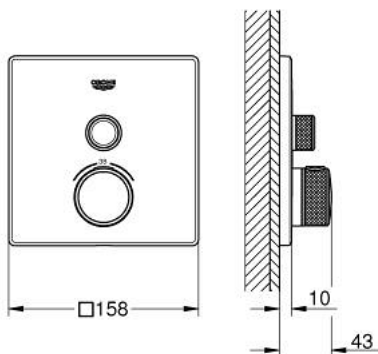

## 29 123 DL0 GROHTHERM SMARTCONTROL THERMOSTAT FOR CONCEALED INSTALLATION WITH ONE VALVE

### PRODUCT DESCRIPTION

- Colour: brushed warm sunset
- trim set for GROHE Rapido SmartBox (35 600/35 604)
- metal wall escutcheon with GROHE FastFixation (covered escutcheon and shaft sealing, covered fixing), retroactively 6° adjustable
- GROHE LongLife finish
- GROHE SmartControl - control the shower with intuitive push/turn button
- exchangeable symbols
- GROHE TurboStat - compact cartridge with wax thermostatic element
- GROHE SafeStop safety button at 38°C
- GROHE SafeStop Plus - optional temperature limiter at 43°C or 46°C included
- built-in non return valves and dirt strainers
- without roughing-in set 35 600/35 604 (please order separately)
- flow performance: outlet A (to external shut-off) = 34 l/min, outlet B/C = 29 l/min