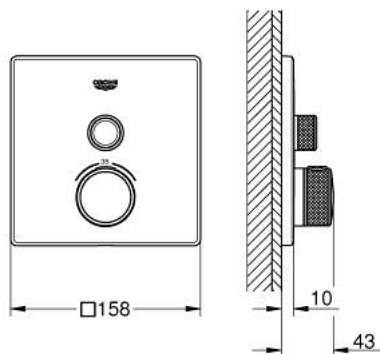

### PRODUCT DESCRIPTION

- Colour: brushed cool sunrise
- trim set for GROHE Rapido SmartBox (35 600/35 604)
- metal wall escutcheon with GROHE FastFixation (covered escutcheon and shaft sealing, covered fixing), retroactively 6° adjustable
- GROHE LongLife finish
- GROHE SmartControl - control the shower with intuitive push/turn button
- exchangeable symbols
- GROHE TurboStat - compact cartridge with wax thermostatic element
- GROHE SafeStop safety button at 38°C
- GROHE SafeStop Plus - optional temperature limiter at 43°C or 46°C included
- built-in non return valves and dirt strainers
- without roughing-in set 35 600/35 604 (please order separately)
- flow performance: outlet A (to external shut-off) = 34 l/min, outlet B/C = 29 l/min