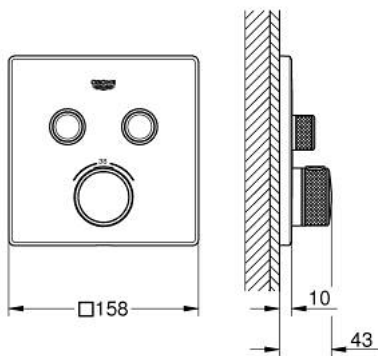

### PRODUCT DESCRIPTION

- Colour: chrome
- trim set for GROHE Rapido SmartBox (35 600/35 604)
- metal wall escutcheon with GROHE FastFixation (covered escutcheon and shaft sealing, covered fixing), retroactively 6° adjustable
- GROHE LongLife finish
- GROHE SmartControl - control the shower with intuitive push/turn button
- exchangeable symbols
- GROHE TurboStat - compact cartridge with wax thermoelement
- GROHE ProGrip - with knurled structure
- GROHE SafeStop safety button at 38°C
- GROHE SafeStop Plus - optional temperature limiter at 43°C or 46°C included
- built-in non return valves and dirt strainers
- multiple outlets can be run simultaneously
- without roughing-in set 35 600/35 604 (please order separately)
- flow performance: outlet B = 24 l/min, outlet C = 26 l/min, outlet B+C = 29 l/min

### SPARE PARTS, september 2016 – now

- 1: Mounting plate (Spare part-nr. 48363000)
- 2: Temperature control handle (Spare part-nr. 49029000)
  - 2.1: Cover cap (Spare part-nr. 1015030000)
  - 2.2: handle adaptor (Spare part-nr. 1015059990)
- 3: Escutcheon (Spare part-nr. 49039000)
- 4: Push button (Spare part-nr. 48361000)
  - 4.1: pushbutton (Spare part-nr. 14077000)
- 5: Cartridge (Spare part-nr. 48359000)
  - 5.1: Spindle (Spare part-nr. 49088000)
- 6: Thermostatic compact cartridge 3/4" (Spare part-nr. 49028000)
- 7: Non-return valves (Spare part-nr. 47979000)
- 8: Seal (Spare part-nr. 48360000)
- 9: Socket spanner (Spare part-nr. 49059000)\*
- 10: Backflow protection combination (EN1717) (Spare part-nr. 14055000)\*
- 11: GROHE TurboStat cartridge 3/4" (Spare part-nr. 49003000)\*
- 12: Service stops (Spare part-nr. 1405300M)\*
- 13: Universal extension set single-lever mixers, 25 mm (Spare part-nr. 14048000)\*