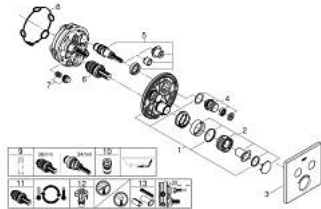

### PRODUCT DESCRIPTION

- Colour: chrome
- trim set for GROHE Rapido SmartBox (35 600/35 604)
- metal wall escutcheon with GROHE FastFixation (covered escutcheon and shaft sealing, covered fixing), retroactively 6° adjustable
- GROHE LongLife finish
- GROHE SmartControl - control the shower with intuitive push/turn button
- exchangeable symbols
- GROHE TurboStat - compact cartridge with wax thermoelement
- GROHE ProGrip - with knurled structure
- GROHE SafeStop safety button at 38°C
- GROHE SafeStop Plus - optional temperature limiter at 43°C or 46°C included
- built-in non return valves and dirt strainers
- multiple outlets can be run simultaneously
- without roughing-in set 35 600/35 604 (please order separately)
- flow performance: outlet B = 24 l/min, outlet C = 26 l/min, outlet B+C = 29 l/min

### SPARE PARTS, september 2016 – now

- 1: Mounting plate (Spare part-nr. 48363000)
- 2: Temperature control handle (Spare part-nr. 49029000)
  - 2.1: Cover cap (Spare part-nr. 1015030000)
  - 2.2: handle adaptor (Spare part-nr. 1015059990)
- 3: Escutcheon (Spare part-nr. 49039000)
- 4: Push button (Spare part-nr. 48361000)
  - 4.1: pushbutton (Spare part-nr. 14077000)
- 5: Cartridge (Spare part-nr. 48359000)
  - 5.1: Spindle (Spare part-nr. 49088000)
- 6: Thermostatic compact cartridge 3/4" (Spare part-nr. 49028000)
- 7: Non-return valves (Spare part-nr. 47979000)
- 8: Seal (Spare part-nr. 48360000)
- 9: Socket spanner (Spare part-nr. 49059000)\*
- 10: Backflow protection combination (EN1717) (Spare part-nr. 14055000)\*
- 11: GROHE TurboStat cartridge 3/4" (Spare part-nr. 49003000)\*
- 12: Service stops (Spare part-nr. 1405300M)\*
- 13: Universal extension set single-lever mixers, 25 mm (Spare part-nr. 14048000)\*