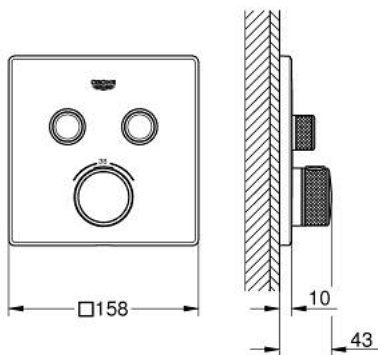

29 124 A00 GROHTHERM SMARTCONTROL THERMOSTAT FOR CONCEALED INSTALLATION WITH 2 VALVES

PRODUCT DESCRIPTION

- Colour: hard graphite
- trim set for GROHE Rapido SmartBox (35 600/35 604)
- metal wall escutcheon with GROHE FastFixation (covered escutcheon and shaft sealing, covered fixing), retroactively 6° adjustable
- GROHE LongLife finish
- GROHE SmartControl - control the shower with intuitive push/turn button
- exchangeable symbols
- GROHE TurboStat - compact cartridge with wax thermostatic element
- GROHE SafeStop safety button at 38°C
- GROHE SafeStop Plus - optional temperature limiter at 43°C or 46°C included
- built-in non return valves and dirt strainers
- multiple outlets can be run simultaneously
- without roughing-in set 35 600/35 604 (please order separately)
- flow performance: outlet B = 24 l/min, outlet C = 26 l/min, outlet B+C = 29 l/min