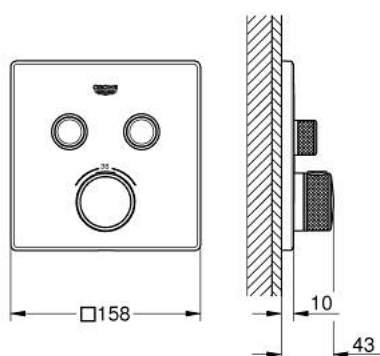

29 124 DA0 GROHTHERM SMARTCONTROL THERMOSTAT FOR CONCEALED INSTALLATION WITH 2 VALVES

PRODUCT DESCRIPTION

- Colour: warm sunset
- trim set for GROHE Rapido SmartBox (35 600/35 604)
- metal wall escutcheon with GROHE FastFixation (covered escutcheon and shaft sealing, covered fixing), retroactively 6° adjustable
- GROHE LongLife finish
- GROHE SmartControl - control the shower with intuitive push/turn button
- exchangeable symbols
- GROHE TurboStat - compact cartridge with wax thermostatic element
- GROHE SafeStop safety button at 38°C
- GROHE SafeStop Plus - optional temperature limiter at 43°C or 46°C included
- built-in non return valves and dirt strainers
- multiple outlets can be run simultaneously
- without roughing-in set 35 600/35 604 (please order separately)
- flow performance: outlet B = 24 l/min, outlet C = 26 l/min, outlet B+C = 29 l/min