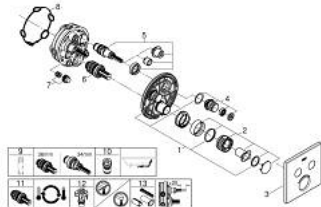

## 29 124 DC0 GROHTHERM SMARTCONTROL THERMOSTAT FOR CONCEALED INSTALLATION WITH 2 VALVES

### PRODUCT DESCRIPTION

- Colour: supersteel
- trim set for GROHE Rapido SmartBox (35 600/35 604)
- metal wall escutcheon with GROHE FastFixation (covered escutcheon and shaft sealing, covered fixing), retroactively 6° adjustable
- GROHE LongLife finish
- GROHE SmartControl - control the shower with intuitive push/turn button
- exchangeable symbols
- GROHE TurboStat - compact cartridge with wax thermostatic element
- GROHE SafeStop safety button at 38°C
- GROHE SafeStop Plus - optional temperature limiter at 43°C or 46°C included
- built-in non return valves and dirt strainers
- multiple outlets can be run simultaneously
- without roughing-in set 35 600/35 604 (please order separately)
- flow performance: outlet B = 24 l/min, outlet C = 26 l/min, outlet B+C = 29 l/min

### SPARE PARTS, julij 2018 – now

- 1: Mounting plate (Spare part-nr. 48363000)
  - 2: Temperature control handle (Spare part-nr. 49029DC0)
  - 3: Escutcheon (Spare part-nr. 49039DC0)
  - 4: Push button (Spare part-nr. 48361DC0)
  - 4.1: pushbutton (Spare part-nr. 14077000)
  - 5: Cartridge (Spare part-nr. 48359000)
  - 5.1: Spindle (Spare part-nr. 49088000)
  - 6: Thermostatic compact cartridge 3/4" (Spare part-nr. 49028000)
  - 7: Non-return valves (Spare part-nr. 47979000)
  - 8: Seal (Spare part-nr. 48360000)
  - 9: Socket spanner (Spare part-nr. 49059000)\*
  - 10: Backflow protection combination (EN1717) (Spare part-nr. 14055000)\*
  - 11: GROHE TurboStat cartridge 3/4" (Spare part-nr. 49003000)\*
  - 12: Service stops (Spare part-nr. 1405300M)\*
  - 13: Universal extension set single-lever mixers, 25 mm (Spare part-nr. 14048000)\*
- \* Optional accessories