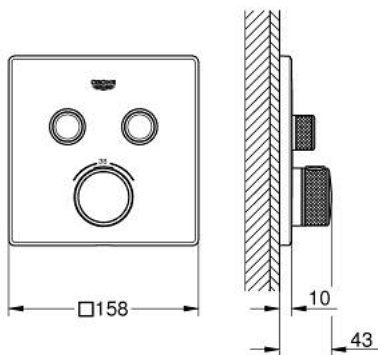

## 29 124 DC0 GROHTHERM SMARTCONTROL THERMOSTAT FOR CONCEALED INSTALLATION WITH 2 VALVES

### PRODUCT DESCRIPTION

- Colour: supersteel
- trim set for GROHE Rapido SmartBox (35 600/35 604)
- metal wall escutcheon with GROHE FastFixation (covered escutcheon and shaft sealing, covered fixing), retroactively 6° adjustable
- GROHE LongLife finish
- GROHE SmartControl - control the shower with intuitive push/turn button
- exchangeable symbols
- GROHE TurboStat - compact cartridge with wax thermostatic element
- GROHE SafeStop safety button at 38°C
- GROHE SafeStop Plus - optional temperature limiter at 43°C or 46°C included
- built-in non return valves and dirt strainers
- multiple outlets can be run simultaneously
- without roughing-in set 35 600/35 604 (please order separately)
- flow performance: outlet B = 24 l/min, outlet C = 26 l/min, outlet B+C = 29 l/min

### SPARE PARTS, julij 2018 – now

- 1: Mounting plate (Spare part-nr. 48363000)
  - 2: Temperature control handle (Spare part-nr. 49029DC0)
  - 3: Escutcheon (Spare part-nr. 49039DC0)
  - 4: Push button (Spare part-nr. 48361DC0)
  - 4.1: pushbutton (Spare part-nr. 14077000)
  - 5: Cartridge (Spare part-nr. 48359000)
  - 5.1: Spindle (Spare part-nr. 49088000)
  - 6: Thermostatic compact cartridge 3/4" (Spare part-nr. 49028000)
  - 7: Non-return valves (Spare part-nr. 47979000)
  - 8: Seal (Spare part-nr. 48360000)
  - 9: Socket spanner (Spare part-nr. 49059000)\*
  - 10: Backflow protection combination (EN1717) (Spare part-nr. 14055000)\*
  - 11: GROHE TurboStat cartridge 3/4" (Spare part-nr. 49003000)\*
  - 12: Service stops (Spare part-nr. 1405300M)\*
  - 13: Universal extension set single-lever mixers, 25 mm (Spare part-nr. 14048000)\*
- \* Optional accessories