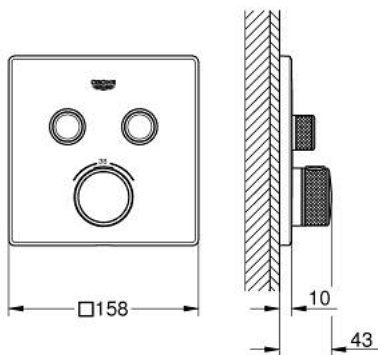

## 29 124 DL0 GROHTHERM SMARTCONTROL THERMOSTAT FOR CONCEALED INSTALLATION WITH 2 VALVES

### PRODUCT DESCRIPTION

- Colour: brushed warm sunset
- trim set for GROHE Rapido SmartBox (35 600/35 604)
- metal wall escutcheon with GROHE FastFixation (covered escutcheon and shaft sealing, covered fixing), retroactively 6° adjustable
- GROHE LongLife finish
- GROHE SmartControl - control the shower with intuitive push/turn button
- exchangeable symbols
- GROHE TurboStat - compact cartridge with wax thermostatic element
- GROHE SafeStop safety button at 38°C
- GROHE SafeStop Plus - optional temperature limiter at 43°C or 46°C included
- built-in non return valves and dirt strainers
- multiple outlets can be run simultaneously
- without roughing-in set 35 600/35 604 (please order separately)
- flow performance: outlet B = 24 l/min, outlet C = 26 l/min, outlet B+C = 29 l/min