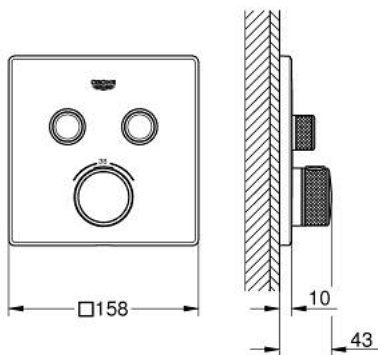

## 29 124 GL0 GROHTHERM SMARTCONTROL THERMOSTAT FOR CONCEALED INSTALLATION WITH 2 VALVES

### PRODUCT DESCRIPTION

- Colour: cool sunrise
- trim set for GROHE Rapido SmartBox (35 600/35 604)
- metal wall escutcheon with GROHE FastFixation (covered escutcheon and shaft sealing, covered fixing), retroactively 6° adjustable
- GROHE LongLife finish
- GROHE SmartControl - control the shower with intuitive push/turn button
- exchangeable symbols
- GROHE TurboStat - compact cartridge with wax thermostatic element
- GROHE SafeStop safety button at 38°C
- GROHE SafeStop Plus - optional temperature limiter at 43°C or 46°C included
- built-in non return valves and dirt strainers
- multiple outlets can be run simultaneously
- without roughing-in set 35 600/35 604 (please order separately)
- flow performance: outlet B = 24 l/min, outlet C = 26 l/min, outlet B+C = 29 l/min