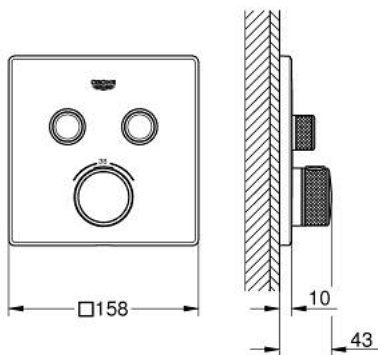

29 124 GN0 GROHTHERM SMARTCONTROL THERMOSTAT FOR CONCEALED INSTALLATION WITH 2 VALVES

PRODUCT DESCRIPTION

- Colour: brushed cool sunrise
- trim set for GROHE Rapido SmartBox (35 600/35 604)
- metal wall escutcheon with GROHE FastFixation (covered escutcheon and shaft sealing, covered fixing), retroactively 6° adjustable
- GROHE LongLife finish
- GROHE SmartControl - control the shower with intuitive push/turn button
- exchangeable symbols
- GROHE TurboStat - compact cartridge with wax thermostatic element
- GROHE SafeStop safety button at 38°C
- GROHE SafeStop Plus - optional temperature limiter at 43°C or 46°C included
- built-in non return valves and dirt strainers
- multiple outlets can be run simultaneously
- without roughing-in set 35 600/35 604 (please order separately)
- flow performance: outlet B = 24 l/min, outlet C = 26 l/min, outlet B+C = 29 l/min