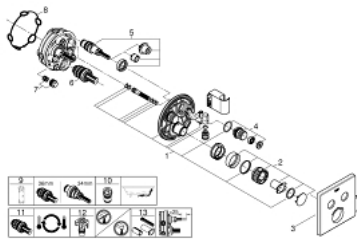

29 125 000 GROHTHERM SMARTCONTROL THERMOSTAT FOR CONCEALED INSTALLATION WITH 2 VALVES AND INTEGRATED SHOWER HOLDER

SPARE PARTS, september 2016 – now

- 1: Mounting template (Spare part-nr. 48364000)
 - 2: Temperature control handle (Spare part-nr. 49029000)
 - 2.1: Cover cap (Spare part-nr. 1015030000)
 - 2.2: handle adaptor (Spare part-nr. 1015059990)
 - 3: Escutcheon (Spare part-nr. 49041000)
 - 4: Push button (Spare part-nr. 48361000)
 - 4.1: pushbutton (Spare part-nr. 14077000)
 - 5: Cartridge (Spare part-nr. 48359000)
 - 5.1: Spindle (Spare part-nr. 49088000)
 - 6: Thermostatic compact cartridge 3/4" (Spare part-nr. 49028000)
 - 7: Non-return valves (Spare part-nr. 47979000)
 - 8: Seal (Spare part-nr. 48360000)
 - 9: Socket spanner (Spare part-nr. 49059000)*
 - 10: Backflow protection combination (EN1717) (Spare part-nr. 14055000)*
 - 11: GROHE TurboStat cartridge 3/4" (Spare part-nr. 49003000)*
 - 12: Service stops (Spare part-nr. 1405300M)*
 - 13: Universal extension set single-lever mixers, 25 mm (Spare part-nr. 14048000)*
- * Optional accessories