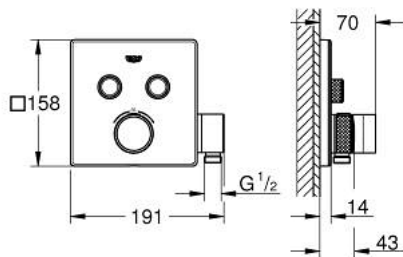

29 125 000 GROHTHERM SMARTCONTROL THERMOSTAT FOR CONCEALED INSTALLATION WITH 2 VALVES AND INTEGRATED SHOWER HOLDER

PRODUCT DESCRIPTION

- Colour: chrome
- trim set for GROHE Rapido SmartBox (35 600/35 604)
- metal wall escutcheon with GROHE FastFixation (covered escutcheon and shaft sealing, covered fixing), retroactively 6° adjustable
- GROHE LongLife finish
- GROHE SmartControl - control the shower with intuitive push/turn button
- exchangeable symbols
- GROHE TurboStat - compact cartridge with wax thermoelement
- GROHE ProGrip - with knurled structure
- GROHE SafeStop safety button at 38°C
- GROHE SafeStop Plus - optional temperature limiter at 43°C or 46°C included
- built-in non return valves and dirt strainers
- multiple outlets can be run simultaneously
- integrated shower union with shower outlet 1/2"
- without roughing-in set 35 600/35 604 (please order separately)
- flow performance: outlet B = 24 l/min, hand shower = 12 l/min, outlet B + hand shower = 27 l/min