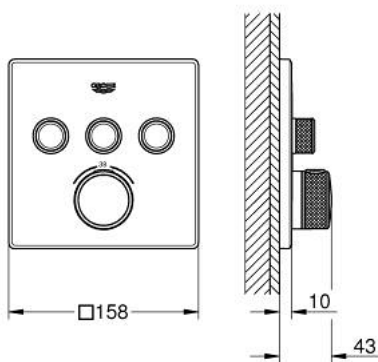

## 29 126 A00 GROHTHERM SMARTCONTROL THERMOSTAT FOR CONCEALED INSTALLATION WITH 3 VALVES

### PRODUCT DESCRIPTION

- Colour: hard graphite
- trim set for GROHE Rapido SmartBox (35 600/35 604)
- metal wall escutcheon with GROHE FastFixation (covered escutcheon and shaft sealing, covered fixing), retroactively 6° adjustable
- GROHE LongLife finish
- GROHE SmartControl - control the shower with intuitive push/turn button
- exchangeable symbols
- GROHE TurboStat - compact cartridge with wax thermostatic element
- GROHE SafeStop safety button at 38°C
- GROHE SafeStop Plus - optional temperature limiter at 43°C or 46°C included
- built-in non return valves and dirt strainers
- multiple outlets can be run simultaneously
- without roughing-in set 35 600/35 604 (please order separately)
- flow performance: outlet A = 23 l/min, outlet B = 27 l/min, outlet C = 23 l/min, outlet A + B = 33 l/min, outlet A + B + C = 36 l/min