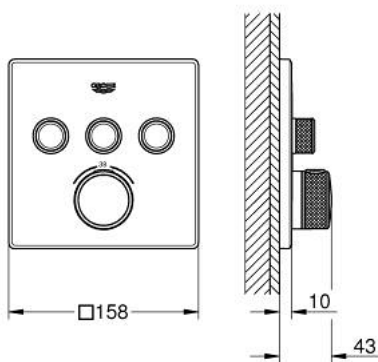

### PRODUCT DESCRIPTION

- Colour: brushed hard graphite
- trim set for GROHE Rapido SmartBox (35 600/35 604)
- metal wall escutcheon with GROHE FastFixation (covered escutcheon and shaft sealing, covered fixing), retroactively 6° adjustable
- GROHE LongLife finish
- GROHE SmartControl - control the shower with intuitive push/turn button
- exchangeable symbols
- GROHE TurboStat - compact cartridge with wax thermostatic element
- GROHE SafeStop safety button at 38°C
- GROHE SafeStop Plus - optional temperature limiter at 43°C or 46°C included
- built-in non return valves and dirt strainers
- multiple outlets can be run simultaneously
- without roughing-in set 35 600/35 604 (please order separately)
- flow performance: outlet A = 23 l/min, outlet B = 27 l/min, outlet C = 23 l/min, outlet A + B = 33 l/min, outlet A + B + C = 36 l/min

### SPARE PARTS, september 2018 – now

- 1: Mounting plate (Spare part-nr. 48362000)
- 2: Temperature control handle (Spare part-nr. 49029AL0)
- 3: Escutcheon (Spare part-nr. 49042AL0)
- 4: Push button (Spare part-nr. 48361AL0)
- 4.1: pushbutton (Spare part-nr. 14077000)
- 5: Cartridge (Spare part-nr. 48359000)
- 5.1: Spindle (Spare part-nr. 49088000)
- 6: Thermostatic compact cartridge 3/4" (Spare part-nr. 49028000)
- 7: Non-return valves (Spare part-nr. 47979000)
- 8: Seal (Spare part-nr. 48360000)
- 9: Socket spanner (Spare part-nr. 49059000)\*
- 10: GROHE TurboStat cartridge 3/4" (Spare part-nr. 49003000)\*
- 11: Service stops (Spare part-nr. 1405300M)\*
- 12: Universal extension set single-lever mixers, 25 mm (Spare part-nr. 14048000)\*