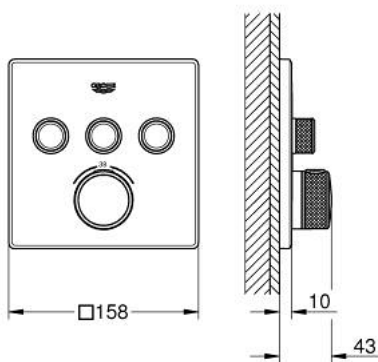

## 29 126 DA0 GROHTHERM SMARTCONTROL THERMOSTAT FOR CONCEALED INSTALLATION WITH 3 VALVES

### PRODUCT DESCRIPTION

- Colour: warm sunset
- trim set for GROHE Rapido SmartBox (35 600/35 604)
- metal wall escutcheon with GROHE FastFixation (covered escutcheon and shaft sealing, covered fixing), retroactively 6° adjustable
- GROHE LongLife finish
- GROHE SmartControl - control the shower with intuitive push/turn button
- exchangeable symbols
- GROHE TurboStat - compact cartridge with wax thermostatic element
- GROHE SafeStop safety button at 38°C
- GROHE SafeStop Plus - optional temperature limiter at 43°C or 46°C included
- built-in non return valves and dirt strainers
- multiple outlets can be run simultaneously
- without roughing-in set 35 600/35 604 (please order separately)
- flow performance: outlet A = 23 l/min, outlet B = 27 l/min, outlet C = 23 l/min, outlet A + B = 33 l/min, outlet A + B + C = 36 l/min