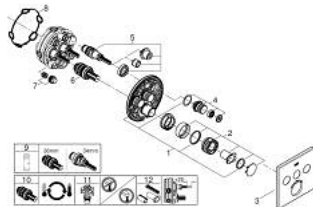

29 126 DC0 GROHTHERM SMARTCONTROL THERMOSTAT FOR CONCEALED INSTALLATION WITH 3 VALVES

PRODUCT DESCRIPTION

- Colour: supersteel
- trim set for GROHE Rapido SmartBox (35 600/35 604)
- metal wall escutcheon with GROHE FastFixation (covered escutcheon and shaft sealing, covered fixing), retroactively 6° adjustable
- GROHE LongLife finish
- GROHE SmartControl - control the shower with intuitive push/turn button
- exchangeable symbols
- GROHE TurboStat - compact cartridge with wax thermostatic element
- GROHE SafeStop safety button at 38°C
- GROHE SafeStop Plus - optional temperature limiter at 43°C or 46°C included
- built-in non return valves and dirt strainers
- multiple outlets can be run simultaneously
- without roughing-in set 35 600/35 604 (please order separately)
- flow performance: outlet A = 23 l/min, outlet B = 27 l/min, outlet C = 23 l/min, outlet A + B = 33 l/min, outlet A + B + C = 36 l/min

29 126 DC0 GROHTHERM SMARTCONTROL THERMOSTAT FOR CONCEALED INSTALLATION WITH 3 VALVES

SPARE PARTS, julij 2018 – now

- 1: Mounting plate (Spare part-nr. 48362000)
- 2: Temperature control handle (Spare part-nr. 49029DC0)
- 3: Escutcheon (Spare part-nr. 49042DC0)
- 4: Push button (Spare part-nr. 48361DC0)
- 4.1: pushbutton (Spare part-nr. 14077000)
- 5: Cartridge (Spare part-nr. 48359000)
- 5.1: Spindle (Spare part-nr. 49088000)
- 6: Thermostatic compact cartridge 3/4" (Spare part-nr. 49028000)
- 7: Non-return valves (Spare part-nr. 47979000)
- 8: Seal (Spare part-nr. 48360000)
- 9: Socket spanner (Spare part-nr. 49059000)*
- 10: GROHE TurboStat cartridge 3/4" (Spare part-nr. 49003000)*
- 11: Service stops (Spare part-nr. 1405300M)*
- 12: Universal extension set single-lever mixers, 25 mm (Spare part-nr. 14048000)*