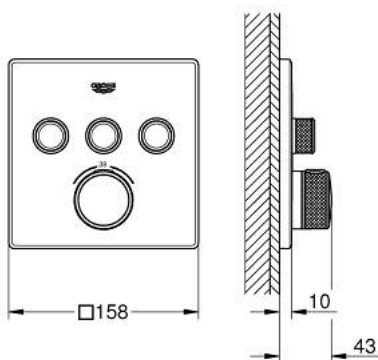

29 126 DC0 GROHTHERM SMARTCONTROL THERMOSTAT FOR CONCEALED INSTALLATION WITH 3 VALVES

PRODUCT DESCRIPTION

- Colour: supersteel
- trim set for GROHE Rapido SmartBox (35 600/35 604)
- metal wall escutcheon with GROHE FastFixation (covered escutcheon and shaft sealing, covered fixing), retroactively 6° adjustable
- GROHE LongLife finish
- GROHE SmartControl - control the shower with intuitive push/turn button
- exchangeable symbols
- GROHE TurboStat - compact cartridge with wax thermostatic element
- GROHE SafeStop safety button at 38°C
- GROHE SafeStop Plus - optional temperature limiter at 43°C or 46°C included
- built-in non return valves and dirt strainers
- multiple outlets can be run simultaneously
- without roughing-in set 35 600/35 604 (please order separately)
- flow performance: outlet A = 23 l/min, outlet B = 27 l/min, outlet C = 23 l/min, outlet A + B = 33 l/min, outlet A + B + C = 36 l/min

29 126 DC0 GROHTHERM SMARTCONTROL THERMOSTAT FOR CONCEALED INSTALLATION WITH 3 VALVES

SPARE PARTS, julij 2018 – now

- 1: Mounting plate (Spare part-nr. 48362000)
- 2: Temperature control handle (Spare part-nr. 49029DC0)
- 3: Escutcheon (Spare part-nr. 49042DC0)
- 4: Push button (Spare part-nr. 48361DC0)
- 4.1: pushbutton (Spare part-nr. 14077000)
- 5: Cartridge (Spare part-nr. 48359000)
- 5.1: Spindle (Spare part-nr. 49088000)
- 6: Thermostatic compact cartridge 3/4" (Spare part-nr. 49028000)
- 7: Non-return valves (Spare part-nr. 47979000)
- 8: Seal (Spare part-nr. 48360000)
- 9: Socket spanner (Spare part-nr. 49059000)*
- 10: GROHE TurboStat cartridge 3/4" (Spare part-nr. 49003000)*
- 11: Service stops (Spare part-nr. 1405300M)*
- 12: Universal extension set single-lever mixers, 25 mm (Spare part-nr. 14048000)*