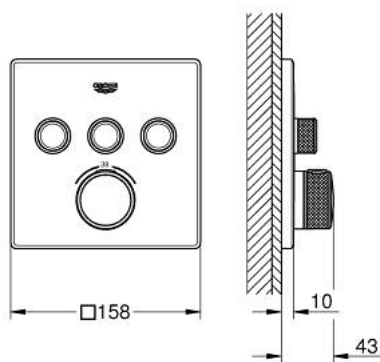

29 126 DL0 GROHTHERM SMARTCONTROL THERMOSTAT FOR CONCEALED INSTALLATION WITH 3 VALVES

PRODUCT DESCRIPTION

- Colour: brushed warm sunset
- trim set for GROHE Rapido SmartBox (35 600/35 604)
- metal wall escutcheon with GROHE FastFixation (covered escutcheon and shaft sealing, covered fixing), retroactively 6° adjustable
- GROHE LongLife finish
- GROHE SmartControl - control the shower with intuitive push/turn button
- exchangeable symbols
- GROHE TurboStat - compact cartridge with wax thermostatic element
- GROHE SafeStop safety button at 38°C
- GROHE SafeStop Plus - optional temperature limiter at 43°C or 46°C included
- built-in non return valves and dirt strainers
- multiple outlets can be run simultaneously
- without roughing-in set 35 600/35 604 (please order separately)
- flow performance: outlet A = 23 l/min, outlet B = 27 l/min, outlet C = 23 l/min, outlet A + B = 33 l/min, outlet A + B + C = 36 l/min