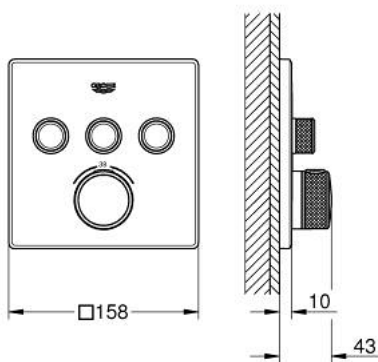

29 126 GL0 GROHTHERM SMARTCONTROL THERMOSTAT FOR CONCEALED INSTALLATION WITH 3 VALVES

PRODUCT DESCRIPTION

- Colour: cool sunrise
- trim set for GROHE Rapido SmartBox (35 600/35 604)
- metal wall escutcheon with GROHE FastFixation (covered escutcheon and shaft sealing, covered fixing), retroactively 6° adjustable
- GROHE LongLife finish
- GROHE SmartControl - control the shower with intuitive push/turn button
- exchangeable symbols
- GROHE TurboStat - compact cartridge with wax thermostatic element
- GROHE SafeStop safety button at 38°C
- GROHE SafeStop Plus - optional temperature limiter at 43°C or 46°C included
- built-in non return valves and dirt strainers
- multiple outlets can be run simultaneously
- without roughing-in set 35 600/35 604 (please order separately)
- flow performance: outlet A = 23 l/min, outlet B = 27 l/min, outlet C = 23 l/min, outlet A + B = 33 l/min, outlet A + B + C = 36 l/min