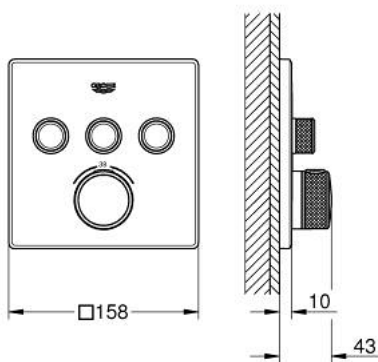

29 126 GN0 GROHTHERM SMARTCONTROL THERMOSTAT FOR CONCEALED INSTALLATION WITH 3 VALVES

PRODUCT DESCRIPTION

- Colour: brushed cool sunrise
- trim set for GROHE Rapido SmartBox (35 600/35 604)
- metal wall escutcheon with GROHE FastFixation (covered escutcheon and shaft sealing, covered fixing), retroactively 6° adjustable
- GROHE LongLife finish
- GROHE SmartControl - control the shower with intuitive push/turn button
- exchangeable symbols
- GROHE TurboStat - compact cartridge with wax thermoelement
- GROHE SafeStop safety button at 38°C
- GROHE SafeStop Plus - optional temperature limiter at 43°C or 46°C included
- built-in non return valves and dirt strainers
- multiple outlets can be run simultaneously
- without roughing-in set 35 600/35 604 (please order separately)
- flow performance: outlet A = 23 l/min, outlet B = 27 l/min, outlet C = 23 l/min, outlet A + B = 33 l/min, outlet A + B + C = 36 l/min