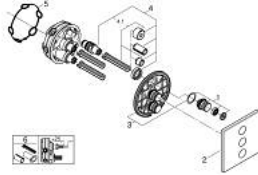

### PRODUCT DESCRIPTION

- Colour: chrome
- GROHE Rapido SmartBox 35 600/35 604/35 601
- metal wall escutcheon with GROHE FastFixation (covered escutcheon and shaft sealing, covered fixing), retroactively 6° adjustable
- 10 mm thin profile escutcheon
- GROHE LongLife finish
- GROHE SmartControl - control the shower with intuitive push/turn button
- exchangeable symbols
- GROHE ProGrip - with knurl structure
- multiple outlets can be run simultaneously
- without roughing-in set 35 600/35 604 (please order separately)
- flow performance: outlet D = 28 l/min, outlet E = 28 l/min, outlet A = 28 l/min, outlet D+E+A = 65 l/min
- optional flow reducer for CALGreen compliance included

### SPARE PARTS, januar 2020 – now

1: Push button (Spare part-nr. 48361000)

1.1: pushbutton (Spare part-nr. 14077000)

2: Escutcheon (Spare part-nr. 48368000)

3: Mounting plate (Spare part-nr. 48365000)

4: Cartridge (Spare part-nr. 48359000)

4.1: Spindle (Spare part-nr. 49088000)

5: Seal (Spare part-nr. 48360000)

6: Universal extension set single-lever mixers, 25 mm (Spare part-nr. 14048000

)\*

\* Optional accessories