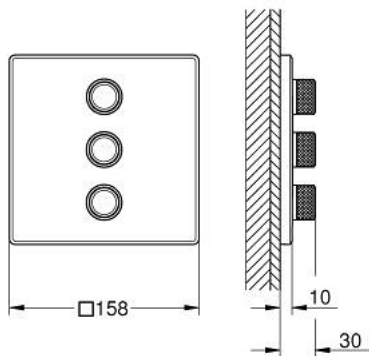

### PRODUCT DESCRIPTION

- Colour: chrome
- GROHE Rapido SmartBox 35 600/35 604/35 601
- metal wall escutcheon with GROHE FastFixation (covered escutcheon and shaft sealing, covered fixing), retroactively 6° adjustable
- 10 mm thin profile escutcheon
- GROHE LongLife finish
- GROHE SmartControl - control the shower with intuitive push/turn button
- exchangeable symbols
- GROHE ProGrip - with knurl structure
- multiple outlets can be run simultaneously
- without roughing-in set 35 600/35 604 (please order separately)
- flow performance: outlet D = 28 l/min, outlet E = 28 l/min, outlet A = 28 l/min, outlet D+E+A = 65 l/min
- optional flow reducer for CALGreen compliance included

### SPARE PARTS, januar 2020 – now

1: Push button (Spare part-nr. 48361000)

1.1: pushbutton (Spare part-nr. 14077000)

2: Escutcheon (Spare part-nr. 48368000)

3: Mounting plate (Spare part-nr. 48365000)

4: Cartridge (Spare part-nr. 48359000)