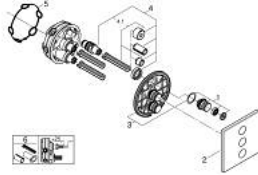

29 127 000 GROHTHERM SMARTCONTROL TRIPLE VOLUME CONTROL TRIM

PRODUCT DESCRIPTION

- Colour: chrome
- GROHE Rapido SmartBox 35 600/35 604/35 601
- metal wall escutcheon with GROHE FastFixation (covered escutcheon and shaft sealing, covered fixing), retroactively 6° adjustable
- 10 mm thin profile escutcheon
- GROHE LongLife finish
- GROHE SmartControl - control the shower with intuitive push/turn button
- exchangeable symbols
- GROHE ProGrip - with knurled structure
- multiple outlets can be run simultaneously
- without roughing-in set 35 600/35 604 (please order separately)
- flow performance: outlet D = 28 l/min, outlet E = 28 l/min, outlet A = 28 l/min, outlet D+E+A = 65 l/min
- optional flow reducer for CALGreen compliance included

29 127 000 GROHTHERM SMARTCONTROL TRIPLE VOLUME CONTROL TRIM

SPARE PARTS, januar 2020 – now

1: Push button (Spare part-nr. 48361000)

1.1: pushbutton (Spare part-nr. 14077000)

2: Escutcheon (Spare part-nr. 48368000)

3: Mounting plate (Spare part-nr. 48365000)

4: Cartridge (Spare part-nr. 48359000)

4.1: Spindle (Spare part-nr. 49088000)

5: Seal (Spare part-nr. 48360000)

6: Universal extension set single-lever mixers, 25 mm (Spare part-nr. 14048000