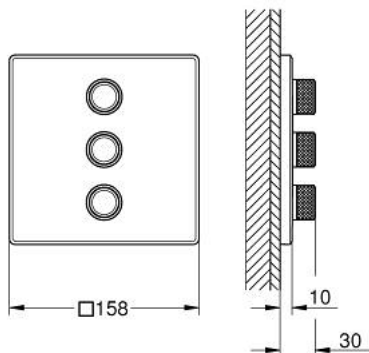

29 127 000 GROHTHERM SMARTCONTROL TRIPLE VOLUME CONTROL TRIM

PRODUCT DESCRIPTION

- Colour: chrome
- GROHE Rapido SmartBox 35 600/35 604/35 601
- metal wall escutcheon with GROHE FastFixation (covered escutcheon and shaft sealing, covered fixing), retroactively 6° adjustable
- 10 mm thin profile escutcheon
- GROHE LongLife finish
- GROHE SmartControl - control the shower with intuitive push/turn button
- exchangeable symbols
- GROHE ProGrip - with knurled structure
- multiple outlets can be run simultaneously
- without roughing-in set 35 600/35 604 (please order separately)
- flow performance: outlet D = 28 l/min, outlet E = 28 l/min, outlet A = 28 l/min, outlet D+E+A = 65 l/min
- optional flow reducer for CALGreen compliance included

29 127 000 GROHTHERM SMARTCONTROL TRIPLE VOLUME CONTROL TRIM

SPARE PARTS, januar 2020 – now

1: Push button (Spare part-nr. 48361000)

1.1: pushbutton (Spare part-nr. 14077000)

2: Escutcheon (Spare part-nr. 48368000)

3: Mounting plate (Spare part-nr. 48365000)

4: Cartridge (Spare part-nr. 48359000)

4.1: Spindle (Spare part-nr. 49088000)

5: Seal (Spare part-nr. 48360000)

6: Universal extension set single-lever mixers, 25 mm (Spare part-nr. 14048000