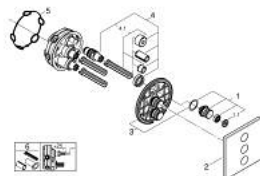

## 29 127 AL0 GROHTHERM SMARTCONTROL TRIPLE VOLUME CONTROL TRIM

### PRODUCT DESCRIPTION

- Colour: brushed hard graphite
- GROHE Rapido SmartBox 35 600/35 604/35 601
- metal wall escutcheon with GROHE FastFixation (covered escutcheon and shaft sealing, covered fixing), retroactively 6° adjustable
- 10 mm thin profile escutcheon
- GROHE LongLife finish
- GROHE SmartControl - control the shower with intuitive push/turn button
- exchangeable symbols
- multiple outlets can be run simultaneously
- without roughing-in set 35 600/35 604 (please order separately)
- flow performance: outlet D = 28 l/min, outlet E = 28 l/min, outlet A = 28 l/min, outlet D+E+A = 65 l/min
- optional flow reducer for CALGreen compliance included

### SPARE PARTS, marec 2023 – now

1: Push button (Spare part-nr. 48361AL0)

1.1: pushbutton (Spare part-nr. 14077000)

2: Escutcheon (Spare part-nr. 48368AL0)

3: Mounting plate (Spare part-nr. 48365000)

4: Cartridge (Spare part-nr. 48359000)

4.1: Spindle (Spare part-nr. 49088000)

5: Seal (Spare part-nr. 48360000)

6: Universal extension set single-lever mixers, 25 mm (Spare part-nr. 14048000

)\*

\* Optional accessories