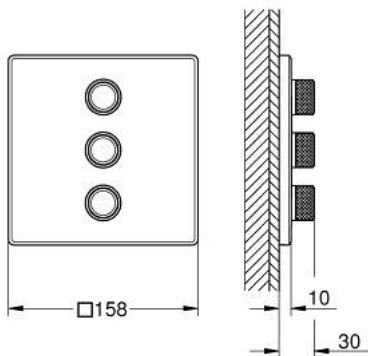

## 29 127 AL0 GROHTHERM SMARTCONTROL TRIPLE VOLUME CONTROL TRIM

### PRODUCT DESCRIPTION

- Colour: brushed hard graphite
- GROHE Rapido SmartBox 35 600/35 604/35 601
- metal wall escutcheon with GROHE FastFixation (covered escutcheon and shaft sealing, covered fixing), retroactively 6° adjustable
- 10 mm thin profile escutcheon
- GROHE LongLife finish
- GROHE SmartControl - control the shower with intuitive push/turn button
- exchangeable symbols
- multiple outlets can be run simultaneously
- without roughing-in set 35 600/35 604 (please order separately)
- flow performance: outlet D = 28 l/min, outlet E = 28 l/min, outlet A = 28 l/min, outlet D+E+A = 65 l/min
- optional flow reducer for CALGreen compliance included

### SPARE PARTS, marec 2023 – now

1: Push button (Spare part-nr. 48361AL0)

1.1: pushbutton (Spare part-nr. 14077000)

2: Escutcheon (Spare part-nr. 48368AL0)

3: Mounting plate (Spare part-nr. 48365000)

4: Cartridge (Spare part-nr. 48359000)