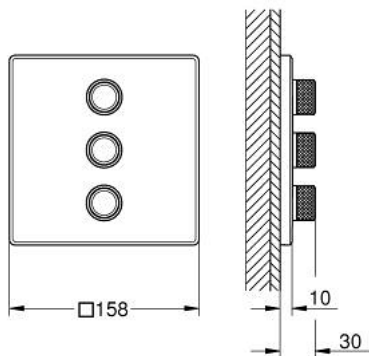

29 127 DC0 GROHTHERM SMARTCONTROL TRIPLE VOLUME CONTROL TRIM

PRODUCT DESCRIPTION

- Colour: supersteel
- GROHE Rapido SmartBox 35 600/35 604/35 601
- metal wall escutcheon with GROHE FastFixation (covered escutcheon and shaft sealing, covered fixing), retroactively 6° adjustable
- 10 mm thin profile escutcheon
- GROHE LongLife finish
- GROHE SmartControl - control the shower with intuitive push/turn button
- exchangeable symbols
- multiple outlets can be run simultaneously
- without roughing-in set 35 600/35 604 (please order separately)
- flow performance: outlet D = 28 l/min, outlet E = 28 l/min, outlet A = 28 l/min, outlet D+E+A = 65 l/min
- optional flow reducer for CALGreen compliance included

29 127 DC0 GROHTHERM SMARTCONTROL TRIPLE VOLUME CONTROL TRIM

SPARE PARTS, marec 2023 – now

1: Push button (Spare part-nr. 48361DC0)

1.1: pushbutton (Spare part-nr. 14077000)

2: Escutcheon (Spare part-nr. 48368DC0)

3: Mounting plate (Spare part-nr. 48365000)

4: Cartridge (Spare part-nr. 48359000)

4.1: Spindle (Spare part-nr. 49088000)

5: Seal (Spare part-nr. 48360000)

6: Universal extension set single-lever mixers, 25 mm (Spare part-nr. 14048000