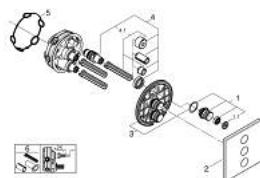

29 127 DC0 GROHTHERM SMARTCONTROL TRIPLE VOLUME CONTROL TRIM

PRODUCT DESCRIPTION

- Colour: supersteel
- GROHE Rapido SmartBox 35 600/35 604/35 601
- metal wall escutcheon with GROHE FastFixation (covered escutcheon and shaft sealing, covered fixing), retroactively 6° adjustable
- 10 mm thin profile escutcheon
- GROHE LongLife finish
- GROHE SmartControl - control the shower with intuitive push/turn button
- exchangeable symbols
- multiple outlets can be run simultaneously
- without roughing-in set 35 600/35 604 (please order separately)
- flow performance: outlet D = 28 l/min, outlet E = 28 l/min, outlet A = 28 l/min, outlet D+E+A = 65 l/min
- optional flow reducer for CALGreen compliance included

29 127 DC0 GROHTHERM SMARTCONTROL TRIPLE VOLUME CONTROL TRIM

SPARE PARTS, marec 2023 – now

1: Push button (Spare part-nr. 48361DC0)

1.1: pushbutton (Spare part-nr. 14077000)

2: Escutcheon (Spare part-nr. 48368DC0)

3: Mounting plate (Spare part-nr. 48365000)

4: Cartridge (Spare part-nr. 48359000)

4.1: Spindle (Spare part-nr. 49088000)

5: Seal (Spare part-nr. 48360000)

6: Universal extension set single-lever mixers, 25 mm (Spare part-nr. 14048000