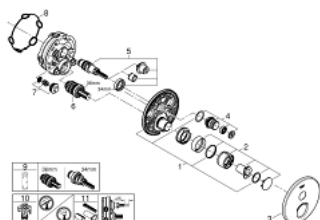

29 144 000 SMARTCONTROL CONCEALED MIXER WITH ONE VALVE

PRODUCT DESCRIPTION

- Colour: chrome
- trim set for GROHE Rapido SmartBox (35 600/35 604)
- metal wall escutcheon with GROHE FastFixation (covered escutcheon and shaft sealing, covered fixing), retroactively 6° adjustable
- GROHE LongLife finish
- GROHE SmartControl - control the shower with intuitive push/turn button
- exchangeable symbols
- cartridge for temperature mixing
- without roughing-in set 35 600/35 604 (please order separately)
- flow performance: outlet B = 27 l/min, outlet C = 27 l/min

29 144 000 SMARTCONTROL CONCEALED MIXER WITH ONE VALVE

SPARE PARTS, junij 2018 – now

- 1: Mounting plate (Spare part-nr. 48362000)
 - 2: Handle (Spare part-nr. 46990000)
 - 3: Escutcheon (Spare part-nr. 46991000)
 - 4: Push button (Spare part-nr. 48361000)
 - 4.1: pushbutton (Spare part-nr. 14077000)
 - 5: Cartridge (Spare part-nr. 48359000)
 - 5.1: Spindle (Spare part-nr. 49088000)
 - 6: Cartridge (Spare part-nr. 46989000)
 - 7: Non-return valve (Spare part-nr. 49085000)
 - 8: Seal (Spare part-nr. 48360000)
 - 9: Cartridge (Spare part-nr. 48359000)*
 - 10: Service stops (Spare part-nr. 1405300M)*
 - 11: Universal extension set single-lever mixers, 25 mm (Spare part-nr. 14048000)*
- * Optional accessories