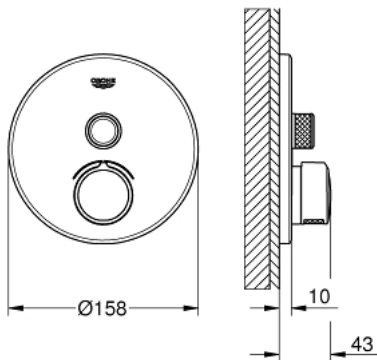

29 144 000 SMARTCONTROL CONCEALED MIXER WITH ONE VALVE

PRODUCT DESCRIPTION

- Colour: chrome
- trim set for GROHE Rapido SmartBox (35 600/35 604)
- metal wall escutcheon with GROHE FastFixation (covered escutcheon and shaft sealing, covered fixing), retroactively 6° adjustable
- GROHE LongLife finish
- GROHE SmartControl - control the shower with intuitive push/turn button
- exchangeable symbols
- cartridge for temperature mixing
- without roughing-in set 35 600/35 604 (please order separately)
- flow performance: outlet B = 27 l/min, outlet C = 27 l/min

29 144 000 SMARTCONTROL CONCEALED MIXER WITH ONE VALVE

SPARE PARTS, junij 2018 – now

- 1: Mounting plate (Spare part-nr. 48362000)
 - 2: Handle (Spare part-nr. 46990000)
 - 3: Escutcheon (Spare part-nr. 46991000)
 - 4: Push button (Spare part-nr. 48361000)
 - 4.1: pushbutton (Spare part-nr. 14077000)
 - 5: Cartridge (Spare part-nr. 48359000)
 - 5.1: Spindle (Spare part-nr. 49088000)
 - 6: Cartridge (Spare part-nr. 46989000)
 - 7: Non-return valve (Spare part-nr. 49085000)
 - 8: Seal (Spare part-nr. 48360000)
 - 9: Cartridge (Spare part-nr. 48359000)*
 - 10: Service stops (Spare part-nr. 1405300M)*
 - 11: Universal extension set single-lever mixers, 25 mm (Spare part-nr. 14048000)*
- * Optional accessories