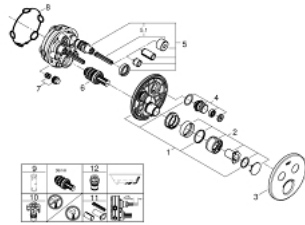

### PRODUCT DESCRIPTION

- Colour: chrome
- trim set for GROHE Rapido SmartBox (35 600/35 604)
- metal wall escutcheon with GROHE FastFixation (covered escutcheon and shaft sealing, covered fixing), retroactively 6° adjustable
- GROHE LongLife finish
- GROHE SmartControl - control the shower with intuitive push/turn button
- exchangeable symbols
- cartridge for temperature mixing
- multiple outlets can be run simultaneously
- without roughing-in set 35 600/35 604 (please order separately)
- flow performance: outlet B = 23 l/min, outlet C = 25 l/min, outlet B + C = 27 l/min

### SPARE PARTS, september 2016 – now

- 1: Mounting plate (Spare part-nr. 48363000)
  - 2: Handle (Spare part-nr. 46990000)
  - 3: Escutcheon (Spare part-nr. 46992000)
  - 4: Push button (Spare part-nr. 48361000)
  - 4.1: pushbutton (Spare part-nr. 14077000)
  - 5: Cartridge (Spare part-nr. 48359000)
  - 5.1: Spindle (Spare part-nr. 49088000)
  - 6: Cartridge (Spare part-nr. 46989000)
  - 7: Non-return valves (Spare part-nr. 47979000)
  - 8: Seal (Spare part-nr. 48360000)
  - 9: Socket spanner (Spare part-nr. 49059000)\*
  - 10: Service stops (Spare part-nr. 1405300M)\*
  - 11: Universal extension set single-lever mixers, 25 mm (Spare part-nr. 14048000)\*
  - 12: Backflow protection combination (EN1717) (Spare part-nr. 14055000)\*
- \* Optional accessories