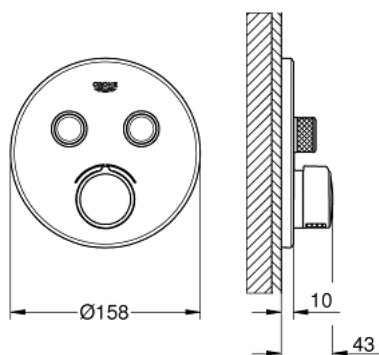

### PRODUCT DESCRIPTION

- Colour: chrome
- trim set for GROHE Rapido SmartBox (35 600/35 604)
- metal wall escutcheon with GROHE FastFixation (covered escutcheon and shaft sealing, covered fixing), retroactively 6° adjustable
- GROHE LongLife finish
- GROHE SmartControl - control the shower with intuitive push/turn button
- exchangeable symbols
- cartridge for temperature mixing
- multiple outlets can be run simultaneously
- without roughing-in set 35 600/35 604 (please order separately)
- flow performance: outlet B = 23 l/min, outlet C = 25 l/min, outlet B + C = 27 l/min

### SPARE PARTS, september 2016 – now

- 1: Mounting plate (Spare part-nr. 48363000)
  - 2: Handle (Spare part-nr. 46990000)
  - 3: Escutcheon (Spare part-nr. 46992000)
  - 4: Push button (Spare part-nr. 48361000)
  - 4.1: pushbutton (Spare part-nr. 14077000)
  - 5: Cartridge (Spare part-nr. 48359000)
  - 5.1: Spindle (Spare part-nr. 49088000)
  - 6: Cartridge (Spare part-nr. 46989000)
  - 7: Non-return valves (Spare part-nr. 47979000)
  - 8: Seal (Spare part-nr. 48360000)
  - 9: Socket spanner (Spare part-nr. 49059000)\*
  - 10: Service stops (Spare part-nr. 1405300M)\*
  - 11: Universal extension set single-lever mixers, 25 mm (Spare part-nr. 14048000)\*
  - 12: Backflow protection combination (EN1717) (Spare part-nr. 14055000)\*
- \* Optional accessories